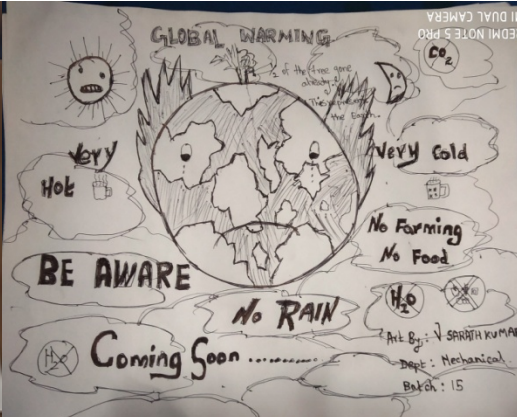

RAJARAJESWARI COLLEGE OF ENGINEERING
First year induction programme -Creative club-activities-2019

RAJARAJESWARI COLLEGE OF ENGINEERING
First year induction programme -Creative club-activities-2019