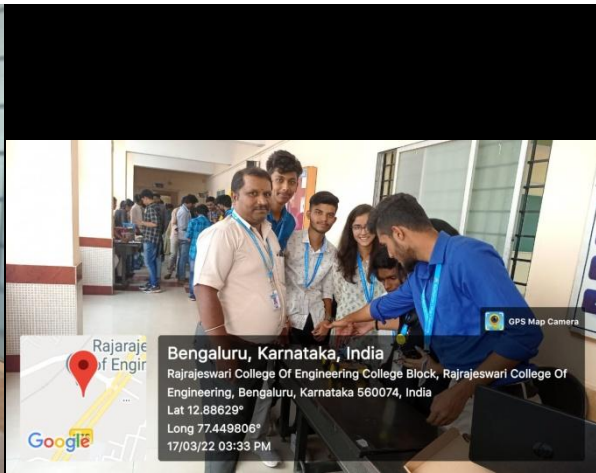

Bengaluru, Karnataka, India
Rajarajeswari College Of Engineering College Block, Rajarajeswari College Of Engineering, Bengaluru, Karnataka 560074, India
Lat 12.886262°
Long 77.449729°
17/03/22 02:02 PM

Bengaluru, Karnataka, India
Rajarajeswari College Of Engineering College Block, Rajarajeswari College Of Engineering, Bengaluru, Karnataka 560074, India
Lat 12.88629°
Long 77.449806°
17/03/22 03:33 PM