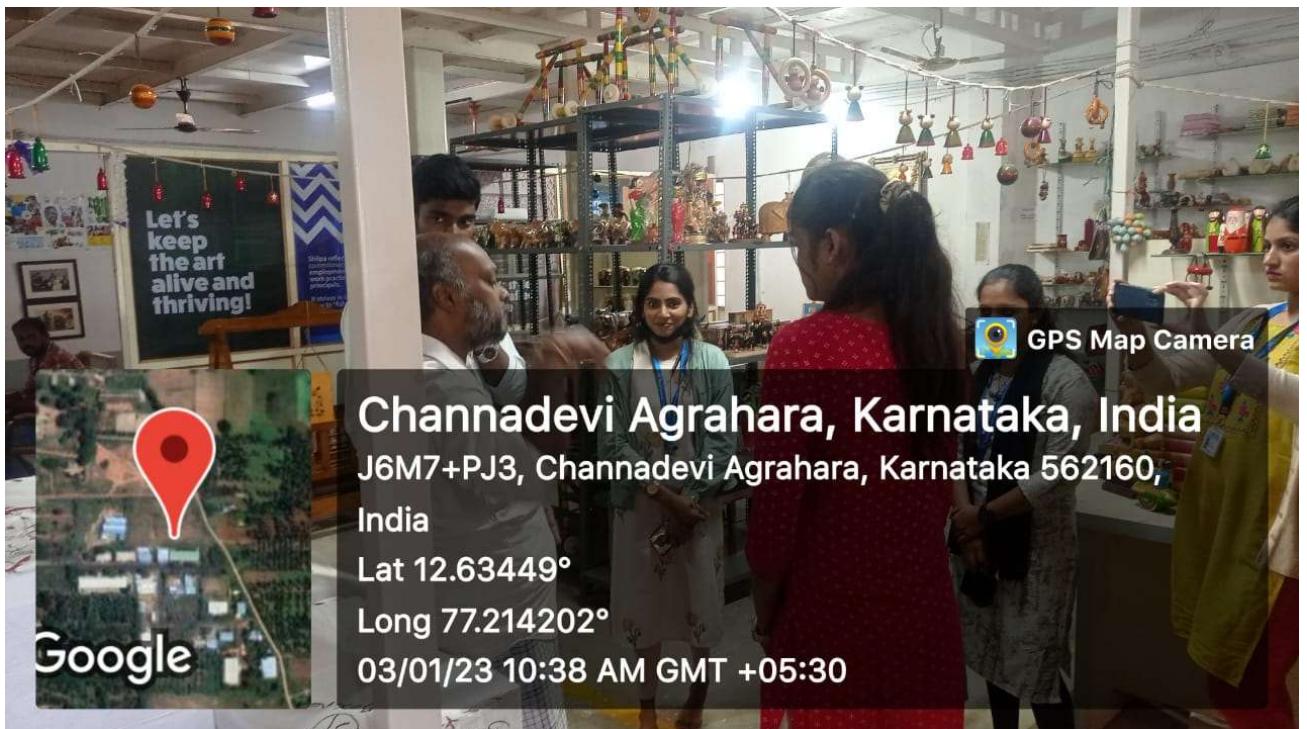

## **Department of Management Studies**

- 1. TYPE OF EVENT : Industrial Visit**
- 2. TITLE OF THE EVENT : Industrial Visits to “Chanpatna Craft Park”**
- 3. EVENT SCHEDULE : 03/01/2023**
- 4. VENUE : Chanpatna Craft Park**
- 5. TARGET PARTICIPANTS : 2<sup>nd</sup> year MBA students**

### **6. OUTCOME OF THE PROGRAM:**

- \* It was wonderful experience to know more about exclusive art of toy making.**
- \* Students got know that the toys made in factory are mainly exported to abroad and few are sold in Chennai and Bangalore.**
- \* Students got know about the comparison of modern and traditional manufacturing process.**
- \* Students also got to know that the industry is functioning with very limited number of employees with good work efficiency.**

## Photo Gallery.