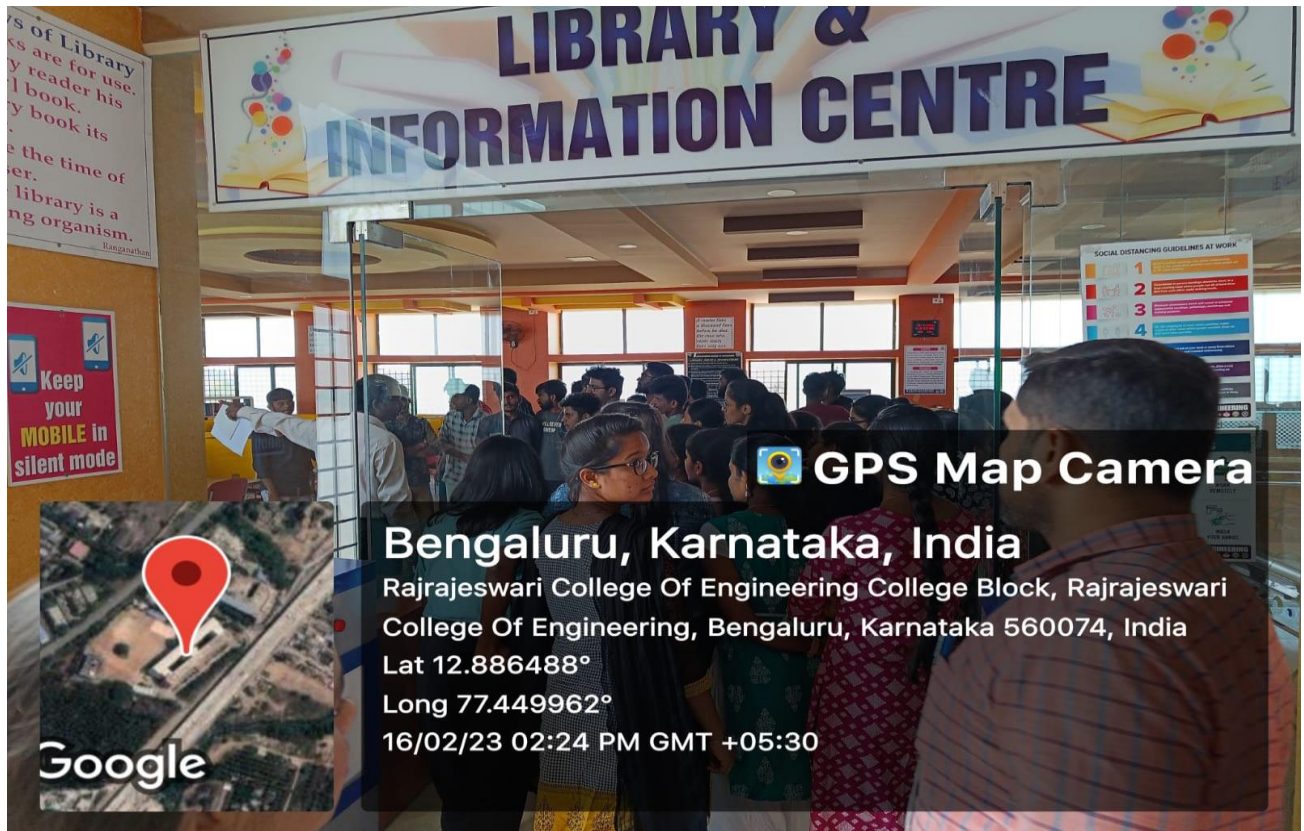

RAJARAJESWARI COLLEGE OF ENGINEERING

Approved by AICTE, New Delhi.

Affiliated to Visvesvaraya Technological University, Belagavi

Photo Gallery