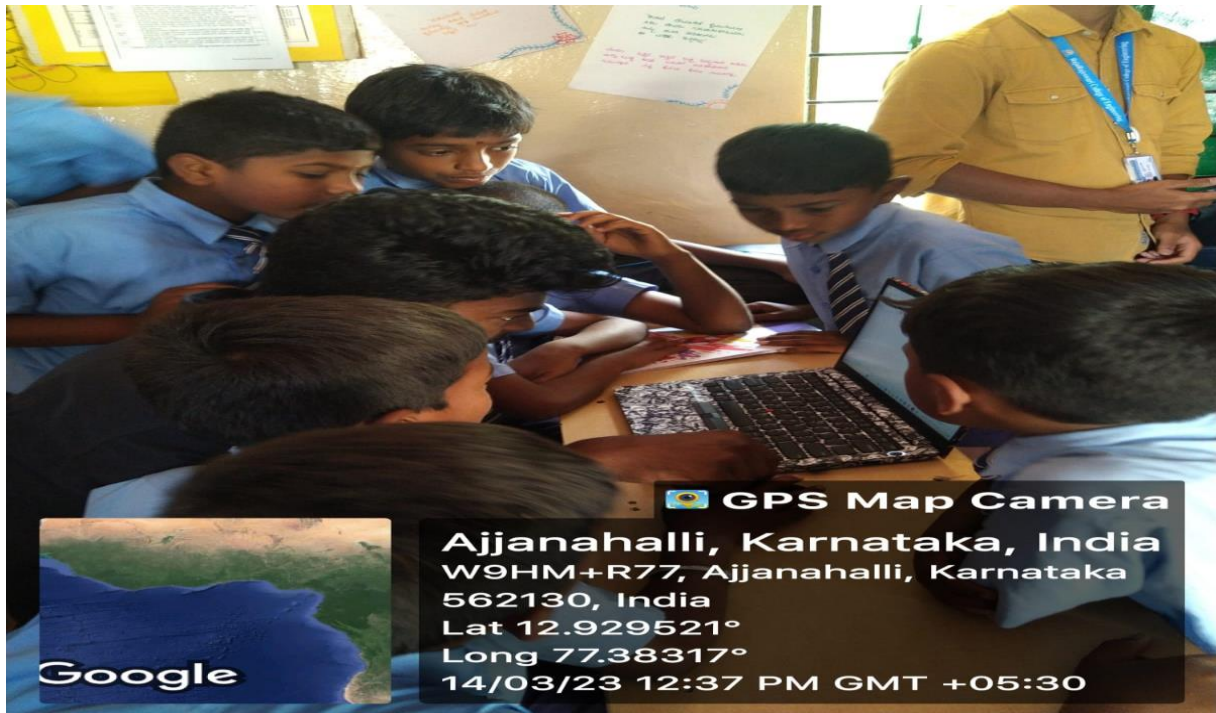

RRCE NSS Unit Organized the NSS SPECIAL CAMP –AWARENESS OF EDUCATION AND BASIC COMPUTER KNOWLEDGE PROGRAM at Govt School Doddanapalya Village, Bengaluru, Karnataka on 14th MARCH 2023 between 10.00 AM to 4.00 PM.

Objective of this program is to improve the general quality of life of rural school students and create an awareness on Education, computer basics and its operation to the rural school students of the village namely “Doddanapalya”

In this camp 182 school students were participated, NSS Programme Officer, NSS Members and 50 NSS Volunteers are actively participated and learned about basic computer knowledge and education.

NSS Program Officer
Ramesha S

National Service Scheme NSS Special Camp Activities

14th March 2023

**Event: Education & Computer
Awareness Program**

Venue: Chunchane Kuppe Village

 **GPS Map Camera**

Ajjanahalli, Karnataka, India
W9HM+R77, Ajjanahalli, Karnataka 562130,
India
Lat 12.929521°
Long 77.38317°
14/03/23 12:26 PM GMT +05:30