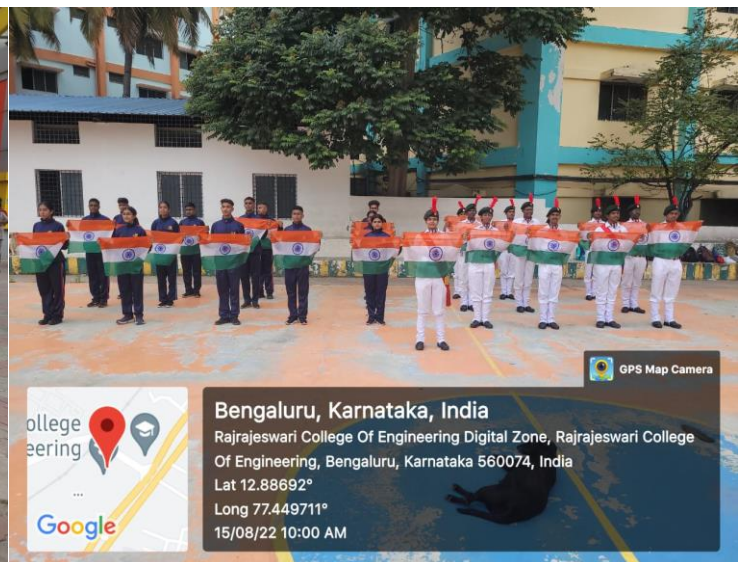

RajaRajeswari College of Engineering

(Approved by AICTE, New Delhi, Govt. of Karnataka, Affiliated to Visvesvaraya Technological University, Belagavi)

Sponsored by: MOOGAMBIGAI CHARITABLE AND EDUCATIONAL TRUST

CRITERIA – 7.1

AY 2022-23

GEOTAGGED PHOTOGRAPHS OF SOME OF THE EVENTS

Campus: #14, Ramohalli Cross, Kumbalgotu, Mysore Road, Bengaluru – 560074

Phone: +91-80-28437124 / 28437375

Email Id: principal@rrce.org

Website: <https://www.rrce.org>