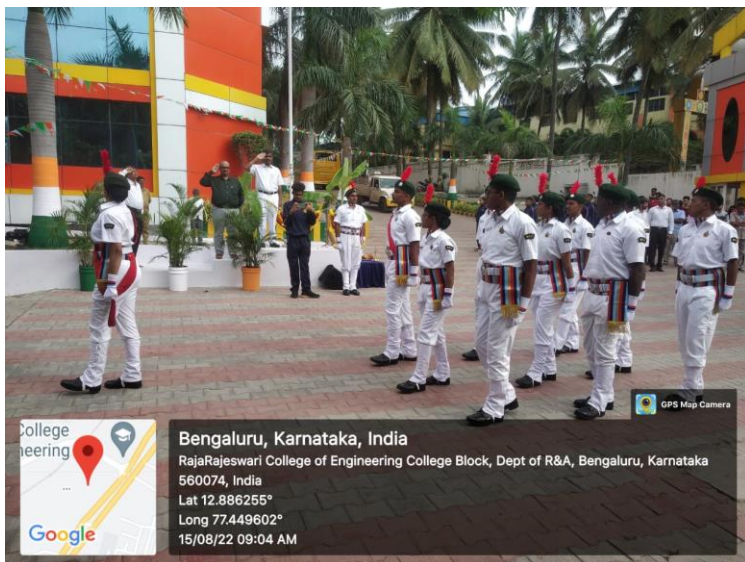

RajaRajeswari College of Engineering

(Approved by AICTE, New Delhi, Govt. of Karnataka, Affiliated to Visvesvaraya Technological University, Belagavi)

Sponsored by: MOOGAMBIGAI CHARITABLE AND EDUCATIONAL TRUST

CRITERIA – 7.1

AY 2022-23

GEOTAGGED PHOTOGRAPHS OF SOME OF THE EVENTS

Campus: #14, Ramohalli Cross, Kumbalgotu, Mysore Road, Bengaluru – 560074

Phone: +91-80-28437124 / 28437375

Email Id: principal@rrce.org

Website: <https://www.rrce.org>