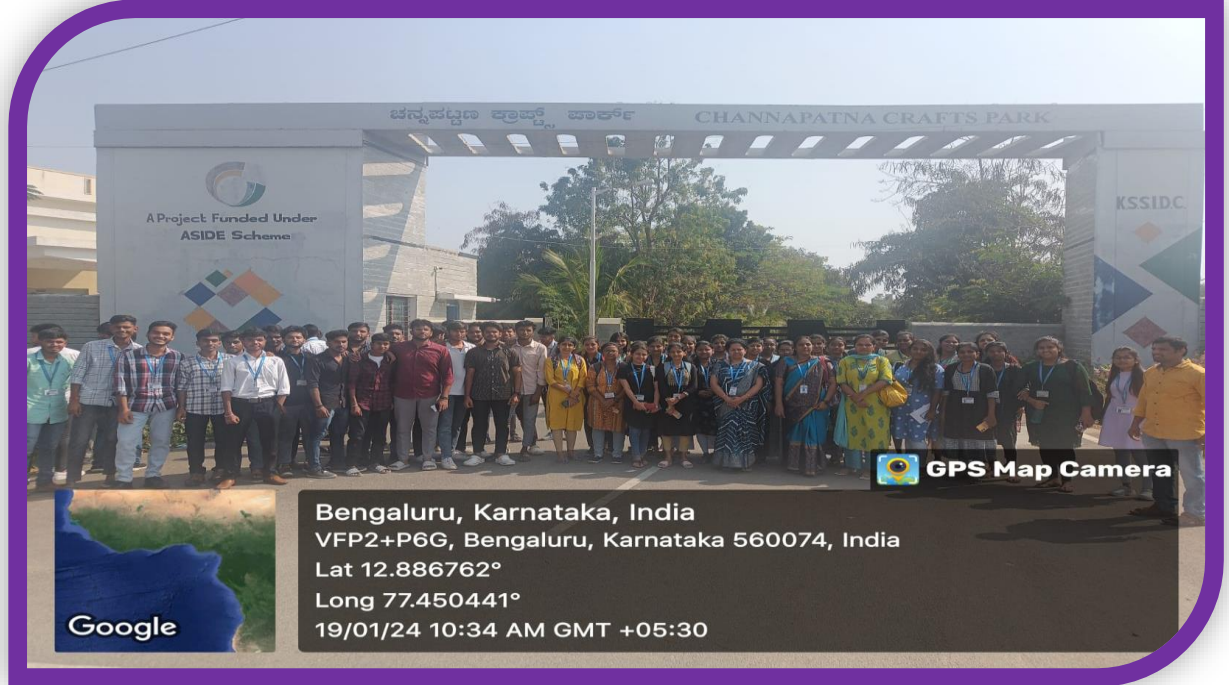

RajaRajeswari College of Engineerin

(Approved by AICTE, New Delhi, Govt. of Karnataka, Affiliated to Visvesvaraya Technological University, Belagavi)

Sponsored by: **MOOGAMBIGAI CHARITABLE AND EDUCATIONAL TRUST**

Department of Information Science and Engineering & **RRIC**

Entrepreneurial Field Exposure Visit - Photograph

Campus: #14, Ramohalli Cross, Kumbalgodu, Mysore Road, Bengaluru – 560074

Phone: +91-80-28437124 / 28437375

Email Id:

Website: <https://www.rrce.org>