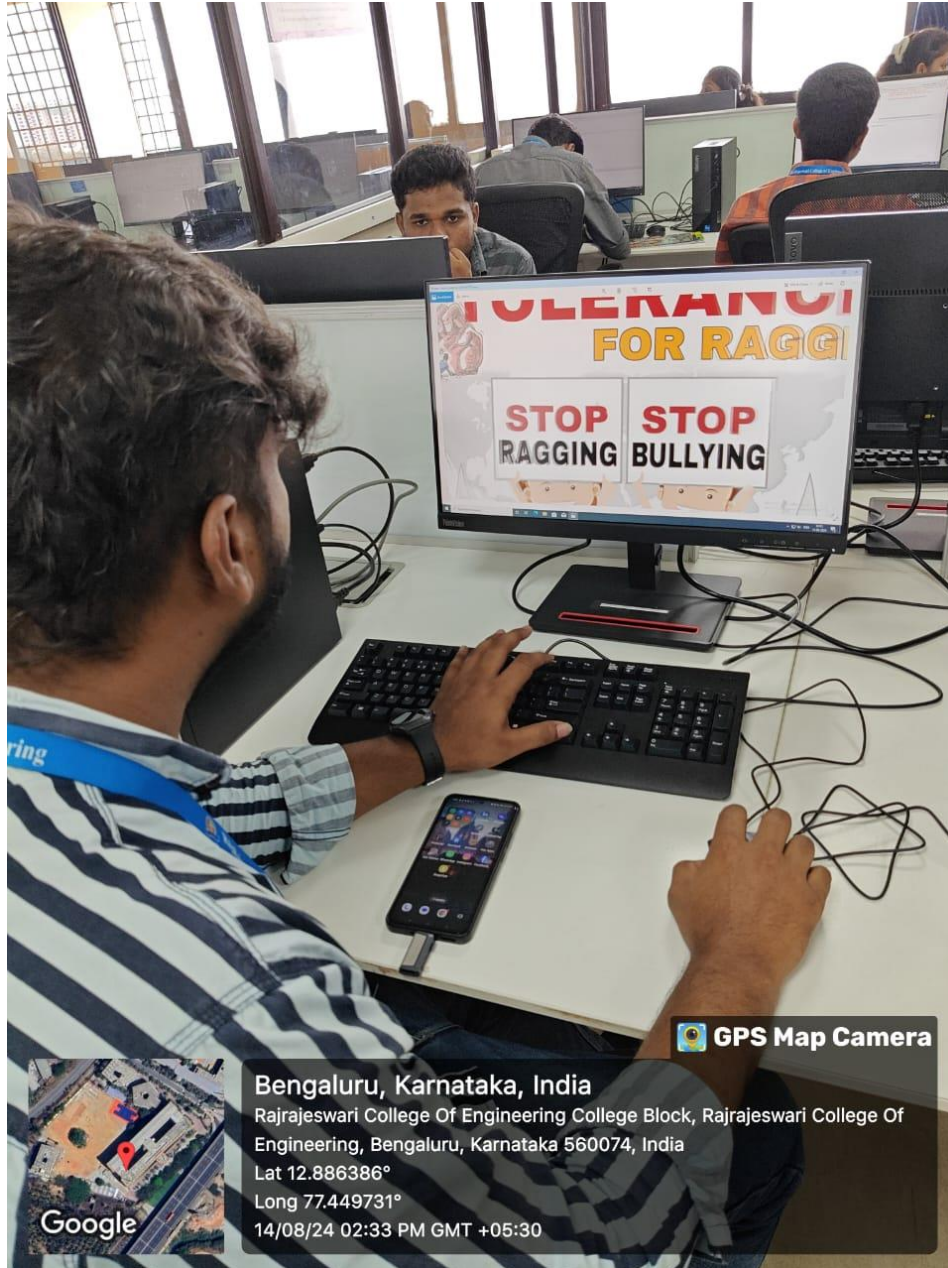

RajaRajeswari College of Engineering

An Autonomous Institutions

#14, Ramohalli Cross, Kumbalgotu, Mysore Road, Bengaluru - 560074

Department of Master of Computer Applications

Bengaluru, Karnataka, India
Rajajeswari College Of Engineering College Block, Rajajeswari College Of Engineering, Bengaluru, Karnataka 560074, India
Lat 12.886386°
Long 77.449731°
14/08/24 02:33 PM GMT +05:30