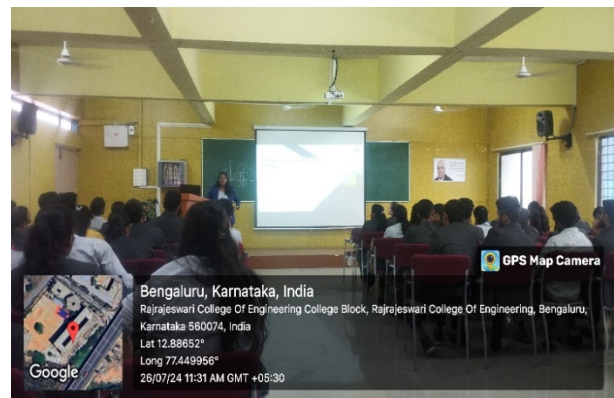

RajaRajeswari College of Engineering

(An Autonomous Institute, Affiliated Visvesvaraya Technological University, Belagavi,
Approved by AICTE, UGC & GoK, Accredited by ISO 9001-2015 Certified Institution)

Sponsored by: MOOGAMBIGAI CHARITABLE AND EDUCATIONAL TRUST

DEPARTMENT OF MANAGEMENT STUDIES