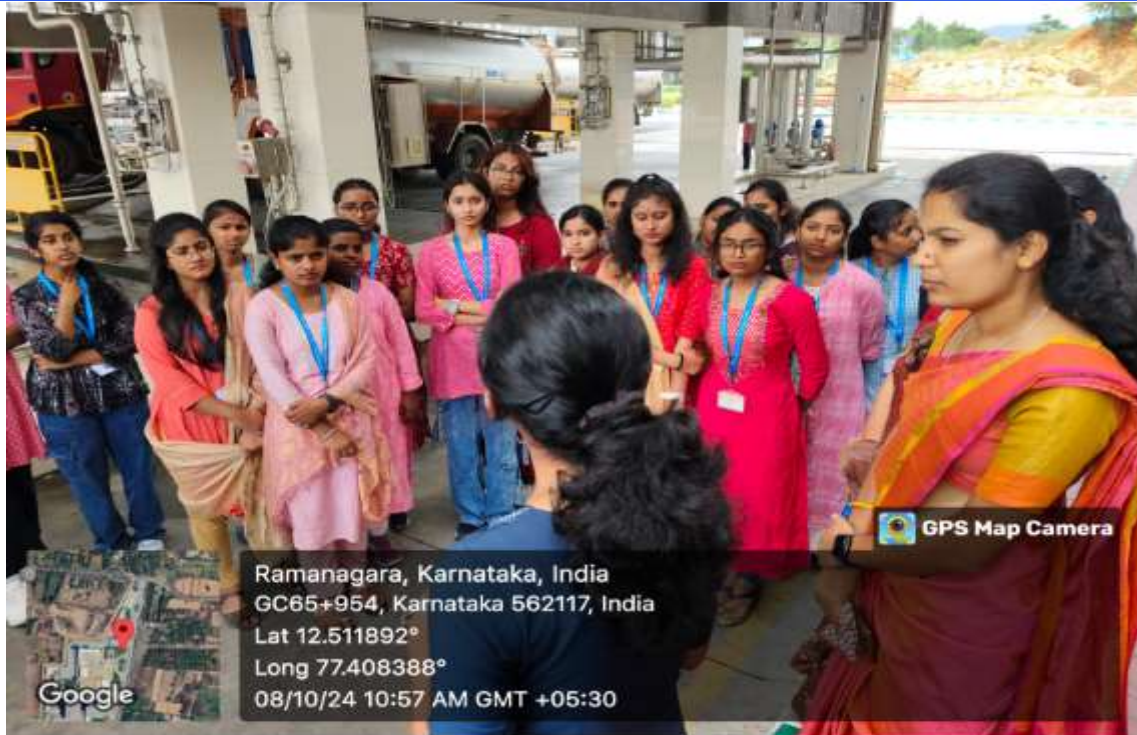

Rajarajeswari College of Engineering

(An Autonomous Institute, Affiliated Visvesvaraya Technological University, Belagavi ,
Approved by AICTE, UGC & GoK, Accredited by ISO 9001-2015 Certified Institution)
Sponsored by: MOOGAMBIGAI CHARITABLE AND EDUCATIONAL TRUST

Department of Robotics and Automation

1st Year students of R&A of 2024 batch listened to Ms.Sahana, Staff. She briefed about BAMUL and its operations