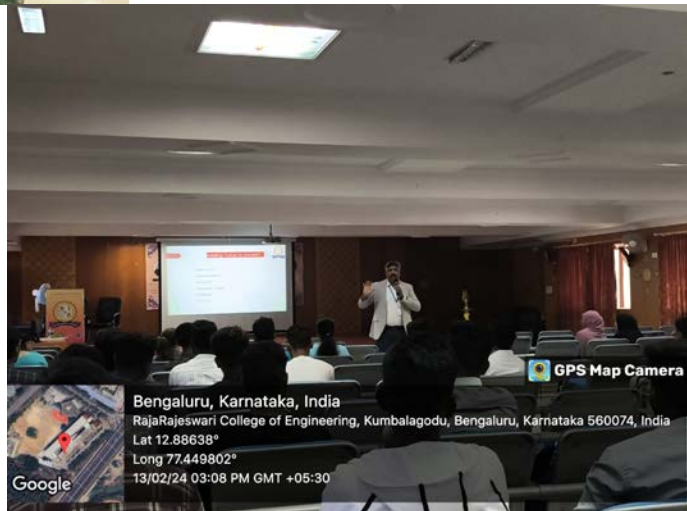

RajaRajeswari College of Engineering

(Approved by AICTE, New Delhi, Govt. of Karnataka, Affiliated to Visvesvaraya Technological University, Belagavi)

Sponsored by: MOOGAMBIGAI CHARITABLE AND EDUCATIONAL TRUST

DEPARTMENT OF MANAGEMENT STUDIES

Photo Gallery.

RajaRajeshwari College of Engineering

(Approved by AICTE, New Delhi, Govt. of Karnataka, Affiliated to Visvesvaraya Technological University, Belagavi)

Sponsored by: MOOGAMBIGAI CHARITABLE AND EDUCATIONAL TRUST

DEPARTMENT OF MANAGEMENT STUDIES

MBA - Orientation Programe Attendance on 13-02-2024 (2.00 pm to 3.30 pm)

Sl No	Name	Morning Session	Afternoon Session
1	Adarsh B L	Adarsh B.L	Adarsh B.L.
2	Akul G T	Akul	Akul.
3	Ankitha G	Ankitha	Ankitha
4	Balram S	Balram	Balram
5	Bhavana A	Bhavana	Bhavana.
6	Brunda P	Brunda	Brunda
7	Chaitra D M	Chaitra	Chaitra.
8	Chandan S	Chandana	Chandana
9	Chethana M K	Chetan	Chetan.
10	Darpan	Darpan	Darpan
11	Deekshitha M R	Deeksh	Deeksh
12	Deepak K	Deepak	Deepak
13	Deepashree S	Deepa	Deepa
14	Deepika S V	Deepika	Deepika
15	Deepika V	AB	AB
16	Dheeraj G J	Dheeraj	Dheeraj
17	Dileep K	Dileep	Dileep
18	Dundhubhi M	Dundhubhi	Dundhubhi
19	Gagana M	Gagana	Gagana
20	Gayathri M	Gayatri	Gayatri
21	Gayatri	AB	AB
22	Girish J	Girish	Girish
23	Girish K V	Girish	Girish
24	Govindaraju C T	Govindaraju	Govindaraju
25	Gowthami Rangaswamy	Gowthami	Gowthami
26	Hamsavardini R	Hamsavardini	Hamsavardini
27	Harshitha G	Harshitha	Harshitha.
28	Hemalatha B S	Hemalatha	Hemalatha.
29	Jessica	Jessica	Jessica.
30	Jnanesh kumar S	Jnanesh	Jnanesh
31	Kavana H	Kavana	Kavana.