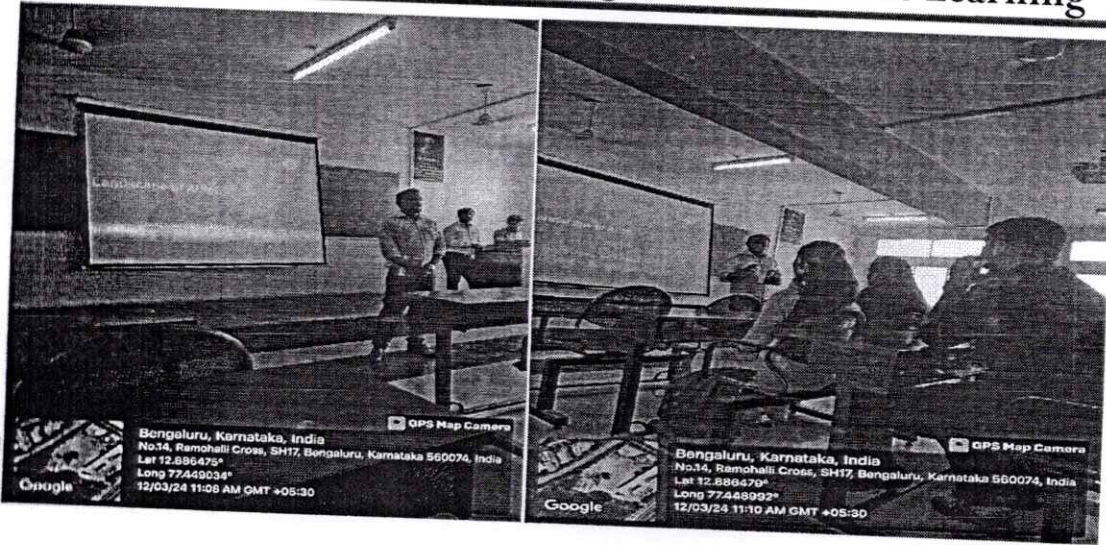

RajaRajeswari College of Engineering

Approved by AICTE, New Delhi, Govt. of Karnataka, Affiliated to Visvesvaraya Technological University, Belagavi)
#14, Ramohalli Cross, Kumbalagodu, Mysore Road, Bengaluru - 560074

Department of Artificial Intelligence & Machine Learning

KK
Professor & Head
Dept. of Artificial Intelligence & Machine Learning
RAJARAJESWARI COLLEGE OF ENGINEERING
Kumbalagodu, Mysore Road,
Bengaluru-560074

PKK
Principal
RAJARAJESWARI
COLLEGE OF ENGINEERING
Ramohalli Cross, Bengaluru-74