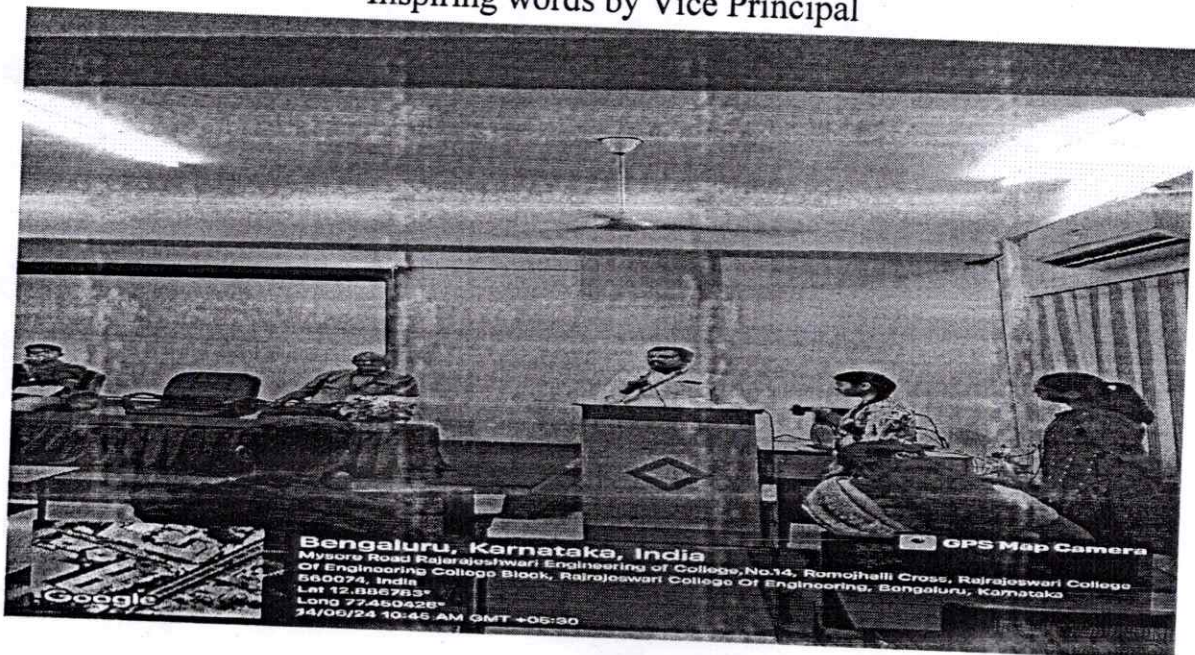

KM Principal

Professor & Reader

Dept. of Artificial Intelligence & Machine Learning
RAJARAJESWARI COLLEGE OF ENGINEERING
Kumbalagodu, Mysore Road,
Bengaluru-560074