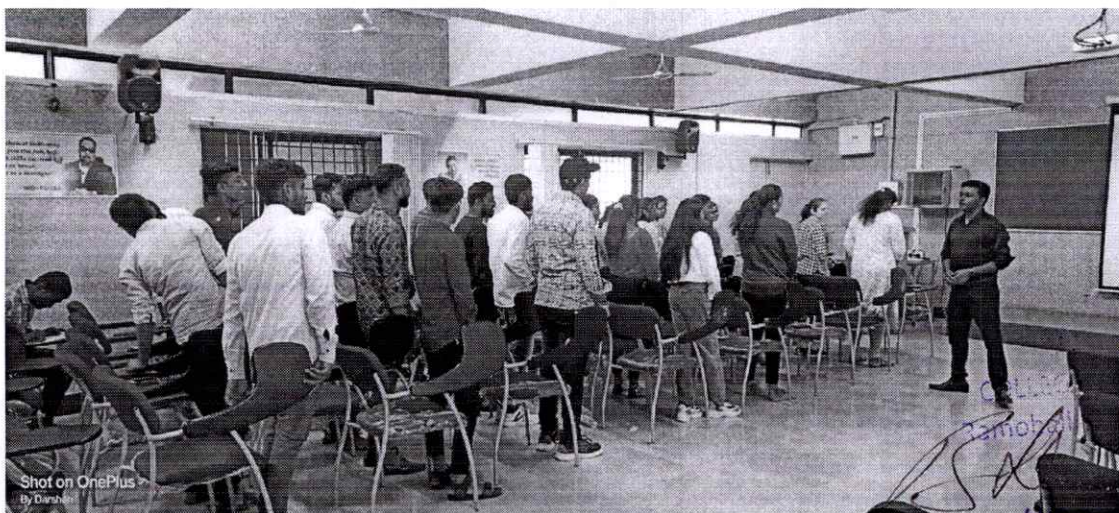

Shot on OnePlus
By Darshan

Principal
RAJAJESWARI
ENGINEERING
College, Bengaluru-74

HOD

Department of Management Studies
RajaRajeswari College of Engineering,
Bangalore 560 074.
<https://www.rjce.org>