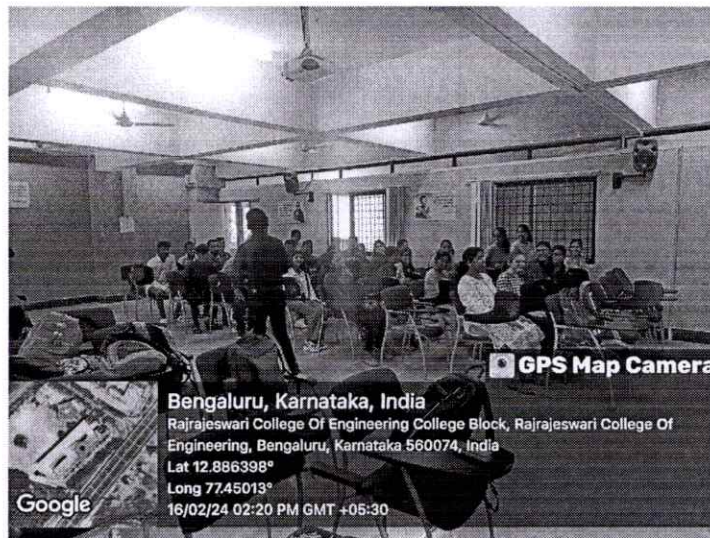

GPS Map Camera

Bengaluru, Karnataka, India
Rajajeswari College Of Engineering College Block, Rajajeswari College Of
Engineering, Bengaluru, Karnataka 560074, India
Lat 12.886398°
Long 77.45013°
16/02/24 02:20 PM GMT +05:30

Google