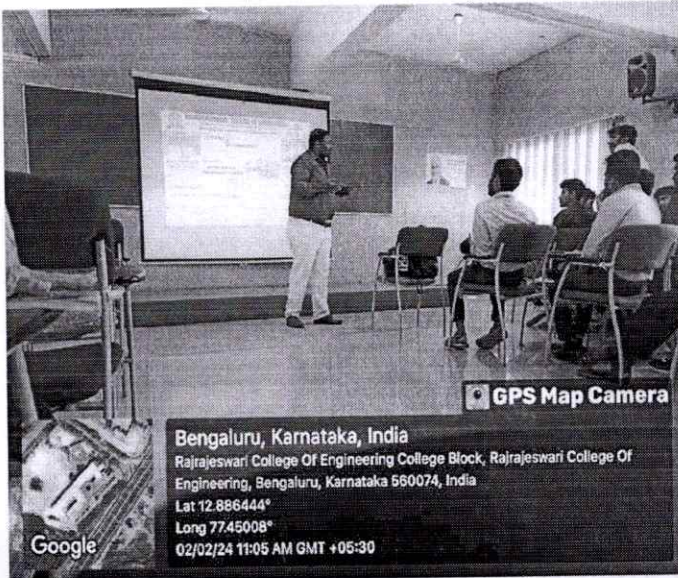

RajaRajeswari College of Engineering

(Approved by AICTE, New Delhi, Govt. of Karnataka, Affiliated to Visvesvaraya Technological University, Belagavi)

Sponsored by: MOOGAMBIGAI CHARITABLE AND EDUCATIONAL TRUST

DEPARTMENT OF MANAGEMENT STUDIES

[Handwritten Signature]

HOD
Department of Management Studies
RajaRajeswari College of Engineering
Bangalore - 560 074.

[Handwritten Signature]
Principal

RAJARAJESWARI
COLLEGE OF ENGINEERING
Ramohalli Cross, Bengaluru-74