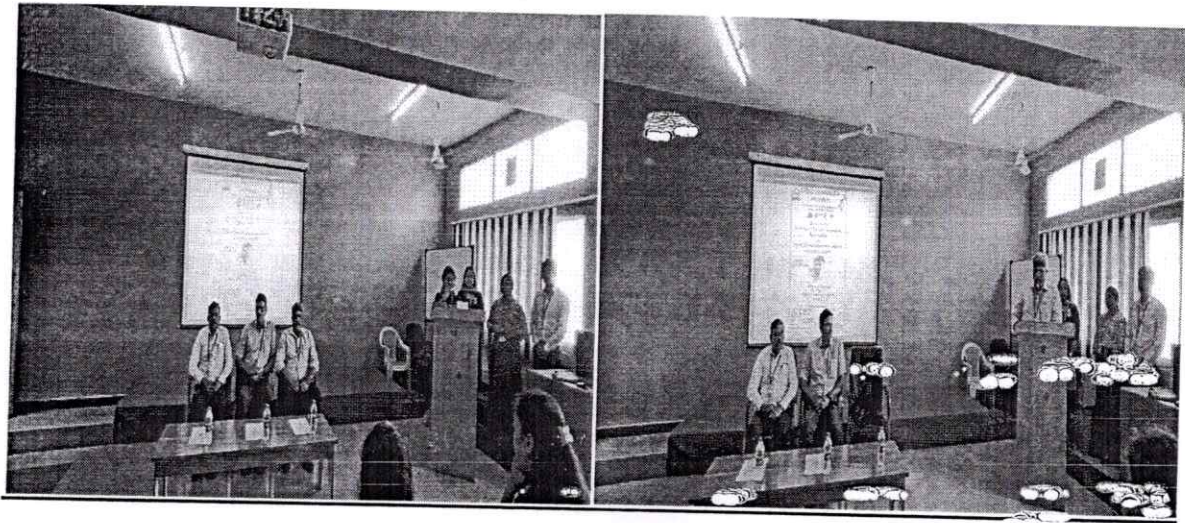

PHOTO GALLERY

Prof. Nandini N

[Handwritten Signature]
HOD

[Handwritten Signature]
Professor & HOD
Dept. of Electrical & Electronics Enge-
Rajarajeswari College Of Engineering
Bengaluru-74

[Handwritten Signature]

RajaRajeswari College of Engineering

(Approved by AICTE, New Delhi, Govt. of Karnataka, Affiliated to Visvesvaraya Technological University, Belagavi)

#14, Ramohalli Cross, Kumbalagodu, Mysore Road, Bengaluru - 560074

Department: Electrical & Electronics Engg.

Semester: III 15/12/2023

Guest lecture on Role of Electrical Engineers in Industrial Automation using PLC

Sl no.	USN	Name	SIGNATURE
1	1RR22EE001	ADARSH RK	<i>Adarsh</i>
2	1RR22EE002	AKASH SHIVAPPA BELAKUD	<i>Akash</i>
3	1RR22EE003	AKSHAY L	<i>Akshay</i>
4	1RR22EE004	ANUSHA M	<i>Anusha</i>
5	1RR22EE005	ARUNKUMAR	<i>Arunkumar</i>
6	1RR22EE006	ASHER SUMITH	<i>Asher</i>
7	1RR22EE007	BASAVARAJ N	<i>Basavaraj</i>
8	1RR22EE008	CHIDANANDA SWAMY	<i>Chidananda</i>
9	1RR22EE009	CHIMAY SWAROOP	<i>Chimay</i>
10	1RR22EE010	DEEKSHITH AREDDY	<i>Deekshith</i>
11	1RR22EE011	DIVYA D	<i>Divya</i>
12	1RR22EE012	G P ABHISHEK	<i>Abhishek</i>
13	1RR22EE013	GANDIKOTA VISHNU DATTA	<i>Vishnu</i>
14	1RR22EE014	JEEVAN P	<i>Jeevan</i>
15	1RR22EE015	KIRAN J	<i>Kiran</i>
16	1RR22EE016	LIKITH A	<i>Likith</i>
17	1RR22EE017	LTHISH M R	<i>Lithish</i>
18	1RR22EE018	MADHUSHUDHAN	<i>Madhusudhan</i>
19	1RR22EE019	NITHIN A	<i>Nithin</i>
20	1RR22EE020	PAVAN KUMAR RL	<i>Pavan</i>
21	1RR22EE021	PRAJWAL	<i>Prajwal</i>
22	1RR22EE022	PRAJWAL L	<i>Prajwal</i>
23	1RR22EE023	RAGINI SHARMA R	<i>Ragini</i>
24	1RR22EE024	RISHITHA H S	<i>Rishitha</i>

Principal
RAJARAJESWARI
COLLEGE OF ENGINEERING
Dept. of Electrical & Electronics Engg.
Rajarajeswari College of Engineering, Bengaluru 74
Bengaluru 74