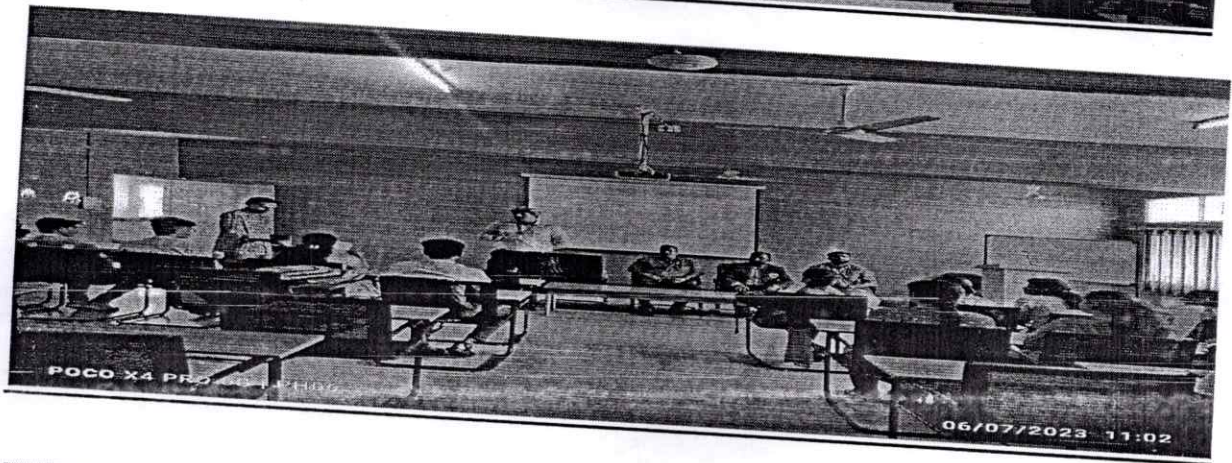

Prof. Nandini N
Coordinators

Professor & HOD
Dept. of Electrical & Electronics Engg.
Rajarajeswari College of Engineering
Bengaluru-74

HOD
Professor & HOD
Dept. of Electrical & Electronics Engg.
Rajarajeswari College of Engineering
Bengaluru-74

Principal
RAJARAJESWARI
COLLEGE OF ENGINEERING
Bengaluru-74