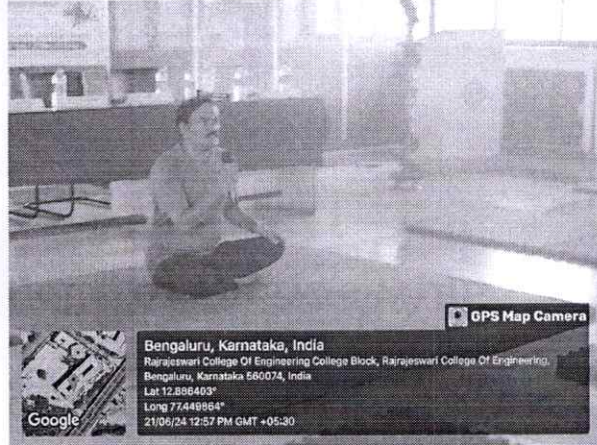

RajaRajeswari College of Engineering

(An Autonomous Institute, Affiliated Visvesvaraya Technological University, Belagav
Approved by AICTE, UGC &GoK, Accredited by ISO 9001-2015 Certified Institution)

Sponsored by: MOOGAMBIGAI CHARITABLE AND EDUCATIONAL TRUST

Department of Management Studies

Photos

HOD
Department of Management Studies
Rajarajeswari College of Engineering
Bangalore - 560 074.

Principal
RAJARAJESWARI
COLLEGE OF ENGINEERING
Amoghahalli-Cross, Bengaluru-74