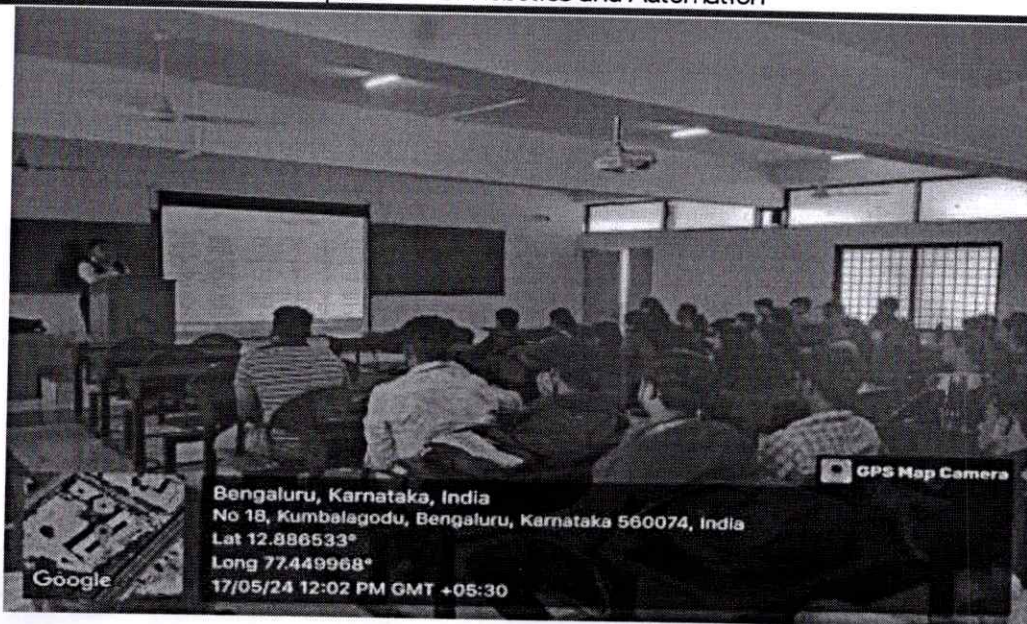

RajaRajeswari College of Engineering

(Approved by AICTE, New Delhi, Govt. of Karnataka, Affiliated to Visvesvaraya Technological University, Belagavi)

Sponsored by: MOOGAMBIGAI CHARITABLE AND EDUCATIONAL TRUST

Department of Robotics and Automation

Mr. Ravi and his team is briefing about the program