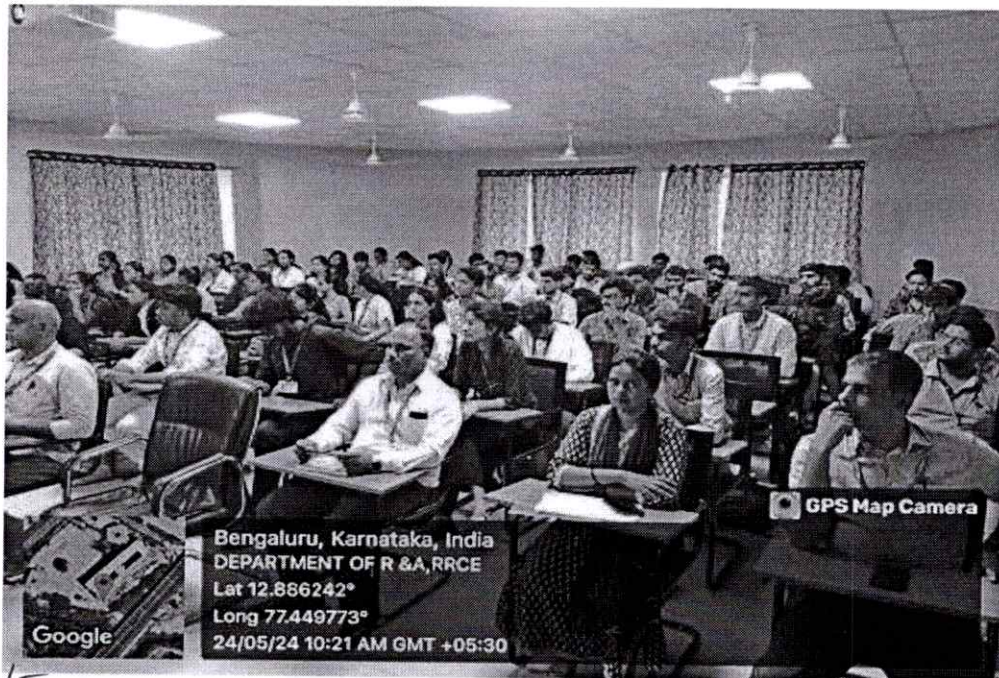

Fig. 2 Students and faculties participation in the program

M. Lakshman

Professor & Head

Dept. of Robotics and Automation Engg
RajaRajeswari College of Engineering

K. K. S.

Principal

RAJARAJESWARI

Campus: #14, Ramohalli Cross, Kumbalgodu, Mysore Road, Bengaluru - 560074

COLLEGE OF ENGINEERING

Phone: +91-80-28437124 / 28437375

Email Id: hodra@rrce.org

Website: <https://www.rrce.org>