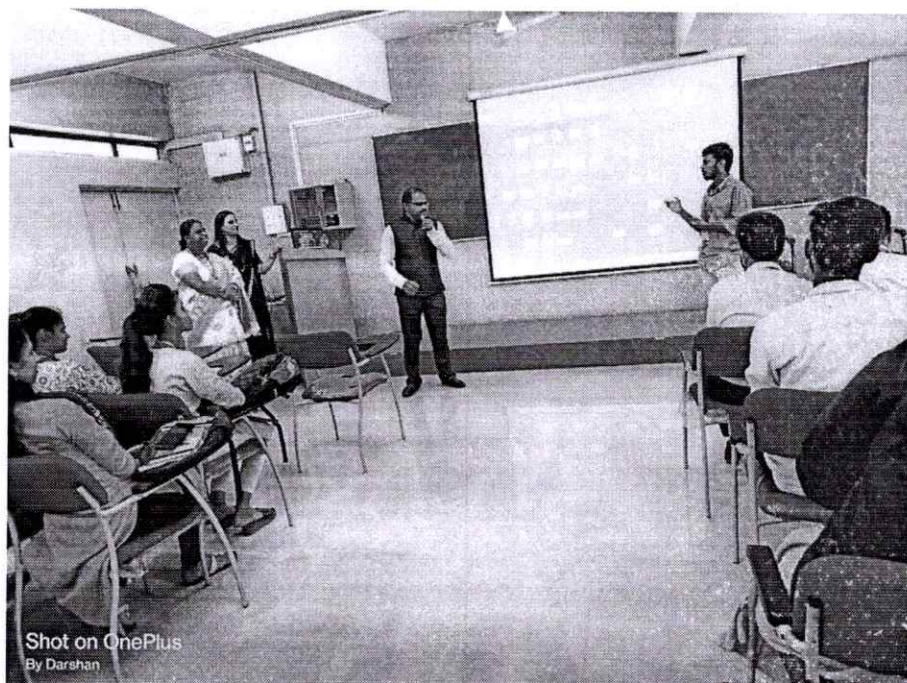

RAJARAJESWARI COLLEGE OF ENGINEERING

Approved by AICTE, New Delhi.

Affiliated to Visvesvaraya Technological University, Belagavi

Department of Management Studies

Shot on OnePlus
By Darshan

Handwritten signature
Principal
RAJARAJESWARI
COLLEGE OF ENGINEERING
Ramohalli Cross, Bengaluru 700
HOD
Department of Management Studies
Rajarajeswari College of Engineering
Bangalore - 560 074.