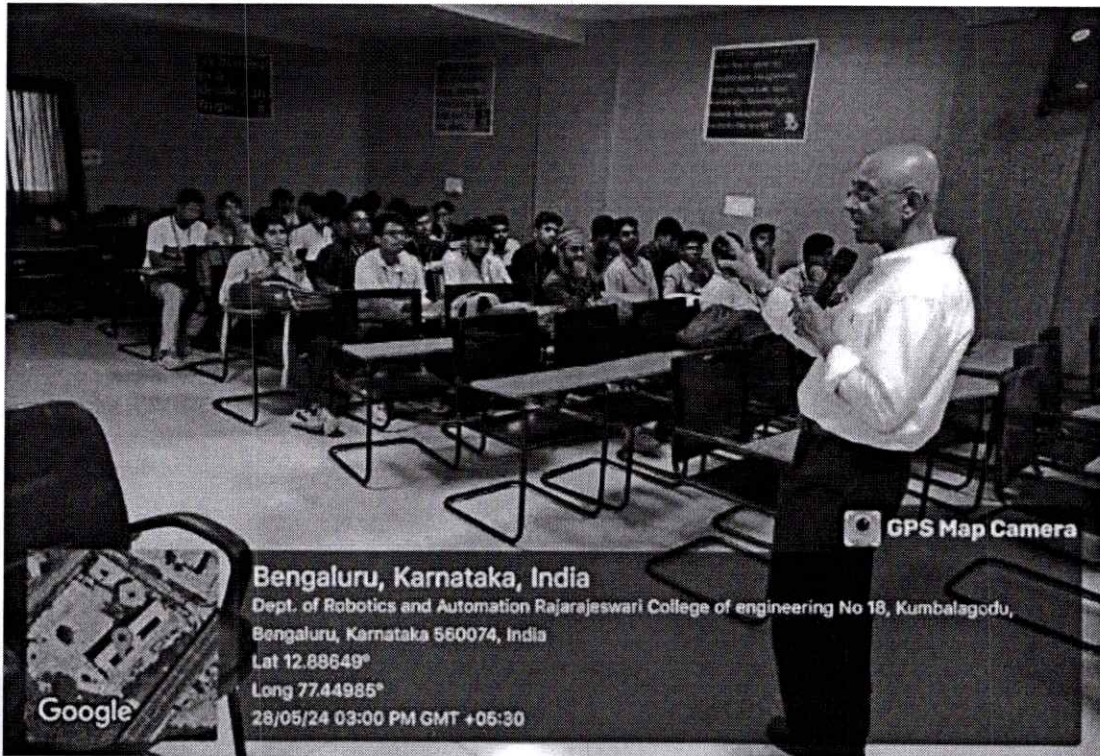

Department of Robotics and Automation

Dr. S R Subramanya addressing and interacting with the students during the programme

*M. Karthikeyan*  
Dr. M Karthikeyan, HOD RA interacting with the students during the programme  
Professor & Head