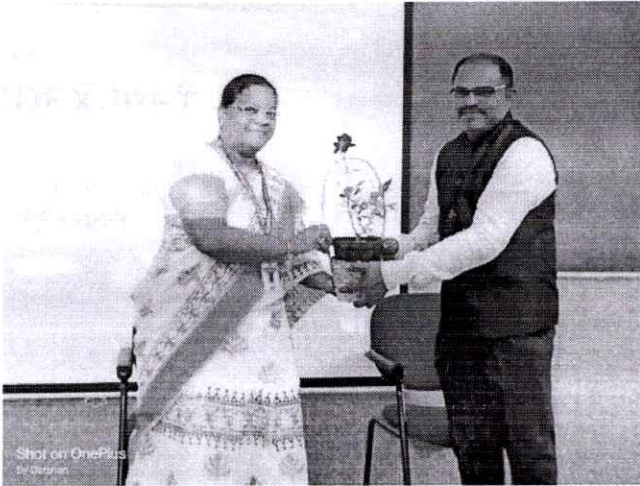

HOD
Department of Management Studies
Rajarajeswari College of Engineering
Bangalore - 560 074.

RAJARAJESWARI COLLEGE OF ENGINEERING

Approved by AICTE, New Delhi.

Affiliated to Visvesvaraya Technological University, Belagavi

Department of Management Studies

Photo Gallery

RJM

Principal

RAJARAJESWARI
COLLEGE OF ENGINEERING
Ramohalli Cross, Bengaluru-74

HOD

Department of Management Studies
Rajarajeswari College of Engineering
Bangalore - 560 074.