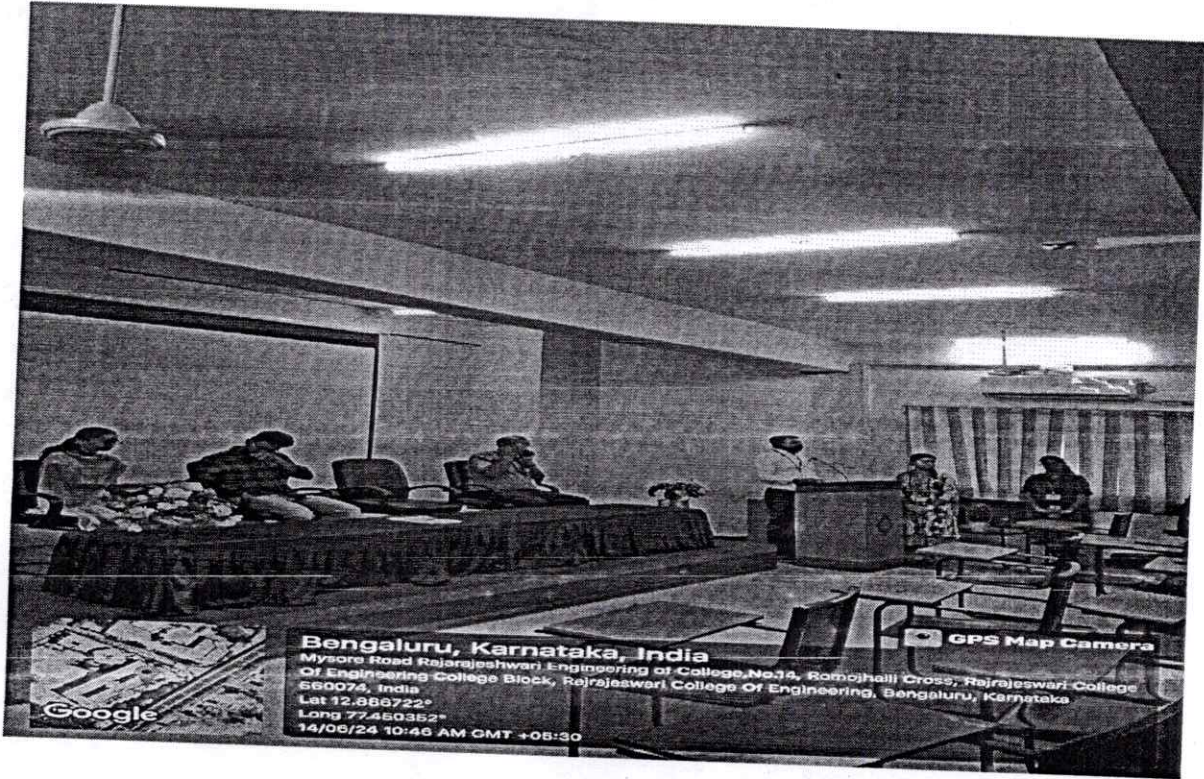

RajaRajeswari College of Engineering

(Approved by AICTE, New Delhi, Govt. of Karnataka, Affiliated to Visvesvaraya Technological University, Belagavi)
#14, Ramohalli Cross, Kumbalagodu, Mysore Road, Bengaluru - 560074

Department of Artificial Intelligence & Machine Learning

Inspiring words by Vice Principal