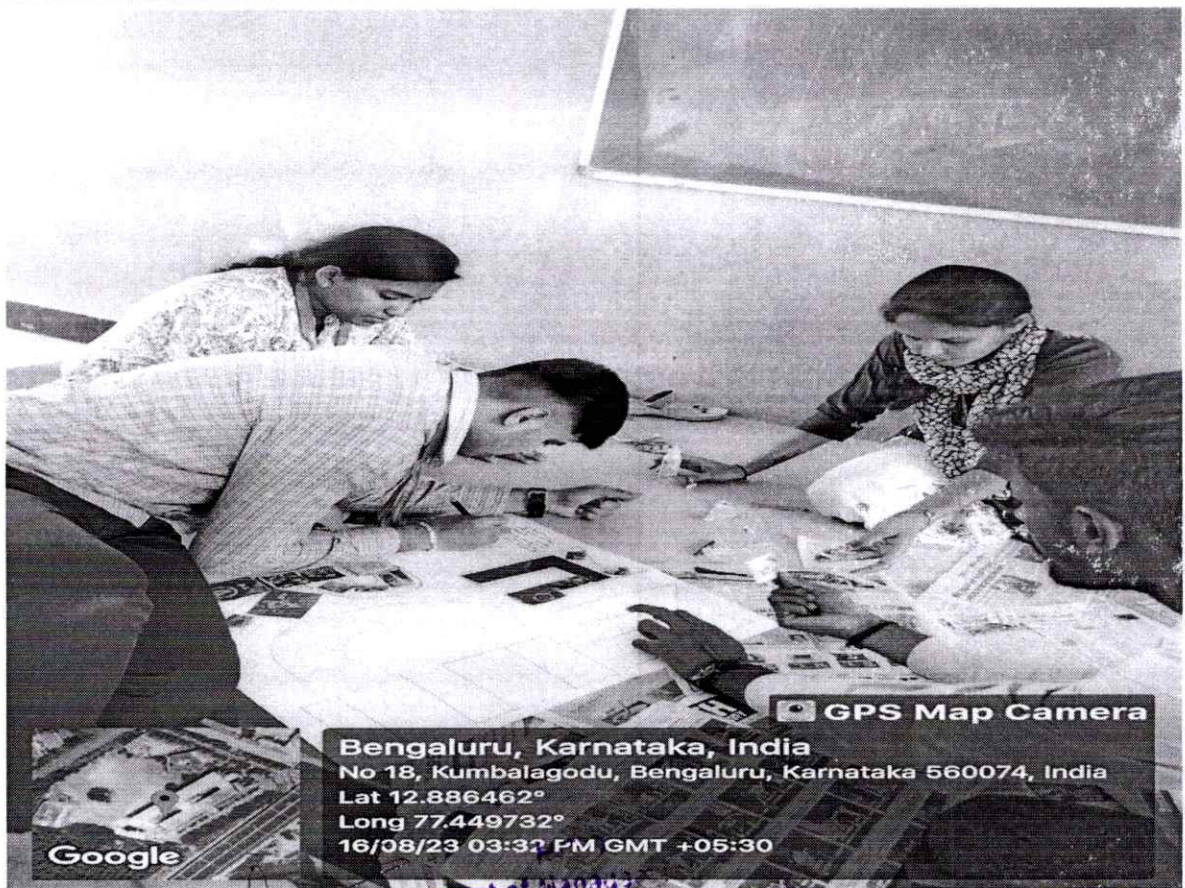

RAJARAJESWARI COLLEGE OF ENGINEERING

Approved by AICTE, New Delhi.

Affiliated to Visvesvaraya Technological University, Belagavi

Handwritten signature

Department of ~~...~~
RajaRajeswari College of Engineering
Bangalore - 560 074.

RAJARAJESWARI
COLLEGE OF ~~...~~ ENGINEERING
Ramohalli Cross, Bengaluru - 74