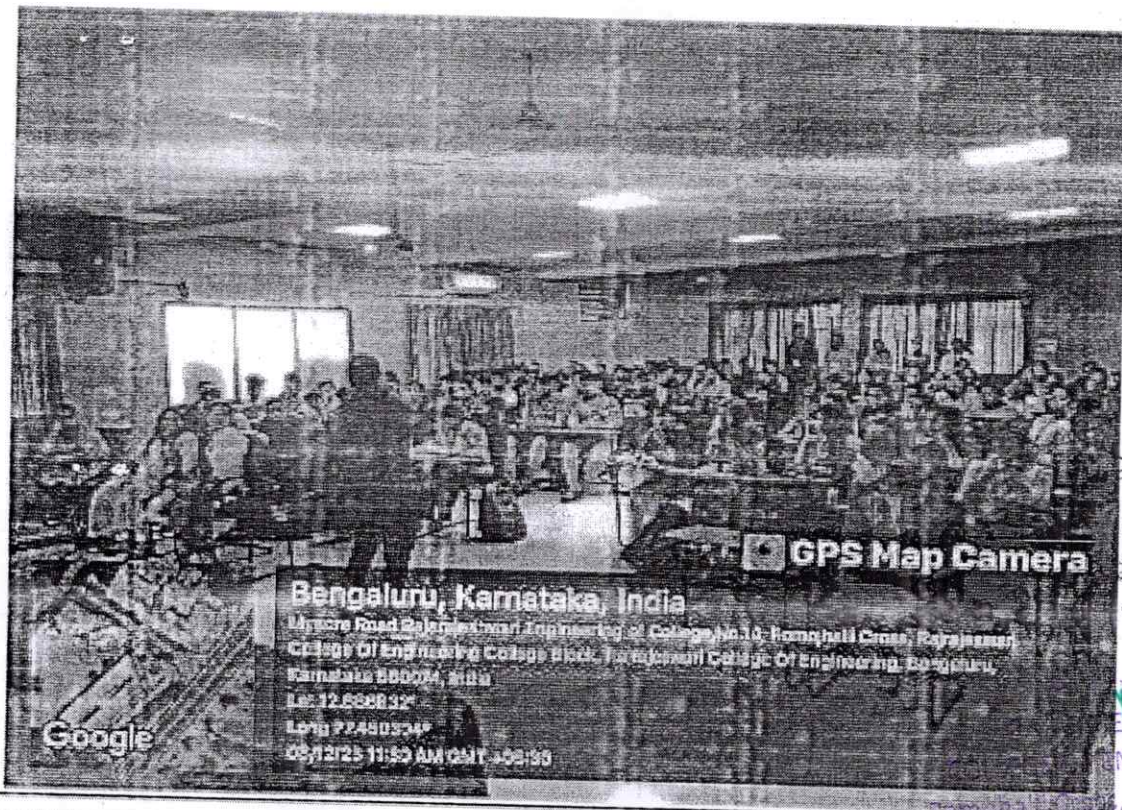

Bengaluru, Karnataka, India

Mysore Road RajaRajeswari Engineering College No.14, Ramohalli Cross, Bangalore
College Of Engineering College Block, RajaRajeswari College Of Engineering, Bengaluru,
Karnataka 560074, India

Lat: 12.688832°
Long: 77.480344°
02/12/25 11:53 AM GMT +00:00

Google

[Handwritten Signature]
Professor & HOD
Electrical & Electronics
RajaRajeswari College Of Engineering
Bengaluru-74
RJA
ESWAR
ENGINEERING
Bengaluru-74