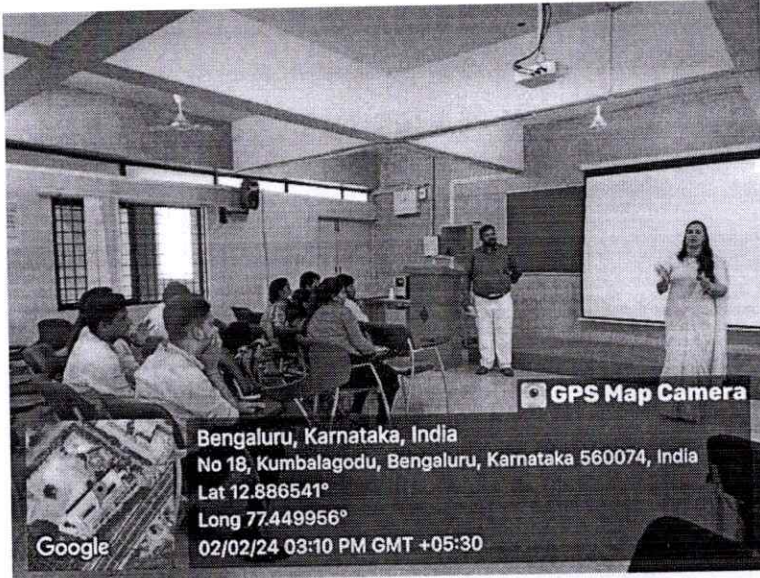

RajaRajeswari College of Engineering

(Approved by AICTE, New Delhi, Govt. of Karnataka, Affiliated to Visvesvaraya Technological University, Belagavi)

Sponsored by: MOOGAMBIGAI CHARITABLE AND EDUCATIONAL TRUST

DEPARTMENT OF MANAGEMENT STUDIES

[Handwritten Signature]
HOD
Department of Management Studies
RajaRajeswari College of Engineering
Bangalore - 560 074.

[Handwritten Signature]
Principal
RAJARAJESWARI
COLLEGE OF ENGINEERING
Ramohalli Cross, Bengaluru-74