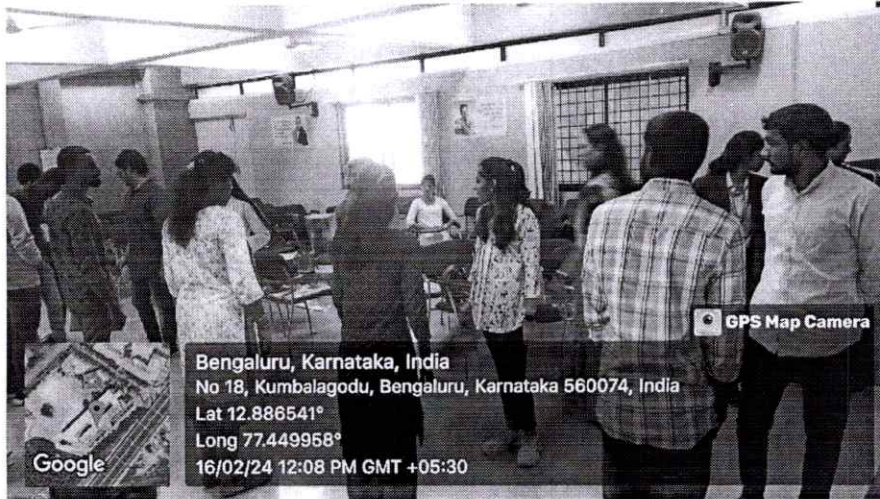

RajaRajeswari College of Engineering

(Approved by AICTE, New Delhi, Govt. of Karnataka, Affiliated to Visvesvaraya Technological University, Belagavi)

Sponsored by: MOOGAMBIGAI CHARITABLE AND EDUCATIONAL TRUST

Department of Management Studies

Photo Gallery

HOD
Department of Management Studies
RajaRajeswari College of Engineering
Bangalore - 560 074.

Principal
RAJARAJESWARI
COLLEGE OF ENGINEERING
Ramahalli Cross, Bangalore - 74