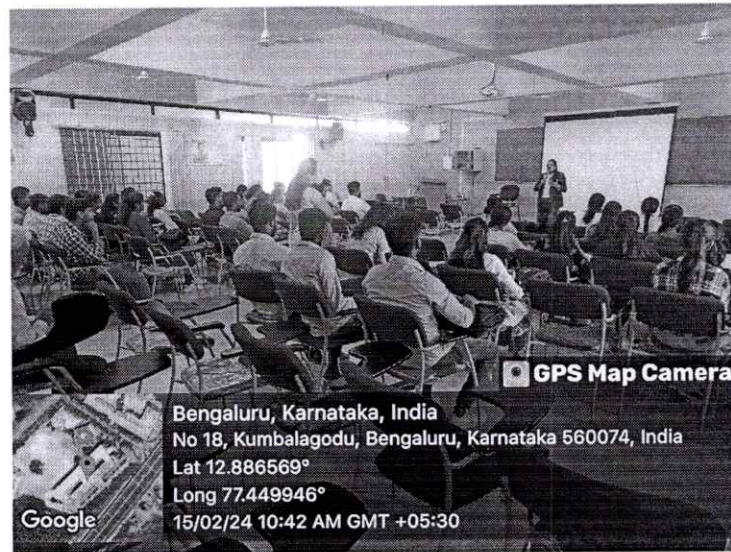

RajaRajeswari College of Engineering

(Approved by AICTE, New Delhi, Govt. of Karnataka, Affiliated to Visvesvaraya Technological University, Belagavi)

Sponsored by: MOOGAMBIGAI CHARITABLE AND EDUCATIONAL TRUST

Department of Management Studies

Photo Gallery

RJA
Principal
RAJARAJESWARI
COLLEGE OF ENGINEERING
Ramohalli Cross, Bengaluru-7

[Signature]
HOD

Department of Management Studies
RajaRajeswari College of Engineering
Bangalore - 560 074.