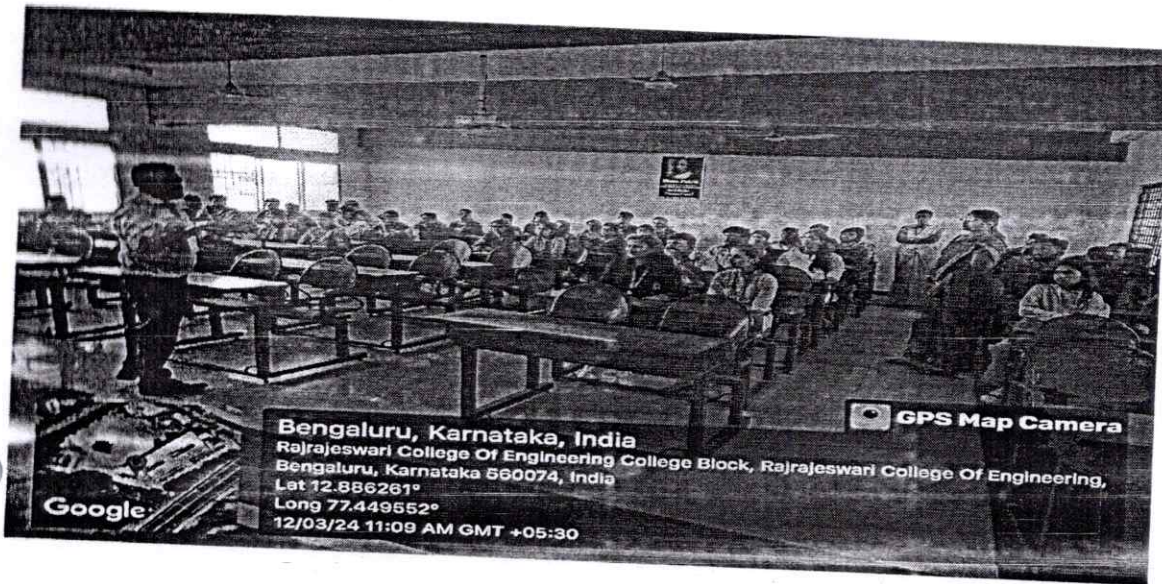

RajaRajeswari College of Engineering

Approved by AICTE, New Delhi, Govt. of Karnataka, Affiliated to Visvesvaraya Technological University, Belagavi)
#14, Ramohalli Cross, Kumbalagodu, Mysore Road, Bengaluru - 560074

Department of Artificial Intelligence & Machine Learning

KK
Professor & Head
Dept. of Artificial Intelligence & Machine Learning
RAJARAJESWARI COLLEGE OF ENGINEERING
Kumbalagodu, Mysore Road,
Bengaluru-560074

PKK
Principal
RAJARAJESWARI
COLLEGE OF ENGINEERING
Ramohalli Cross, Bengaluru-74