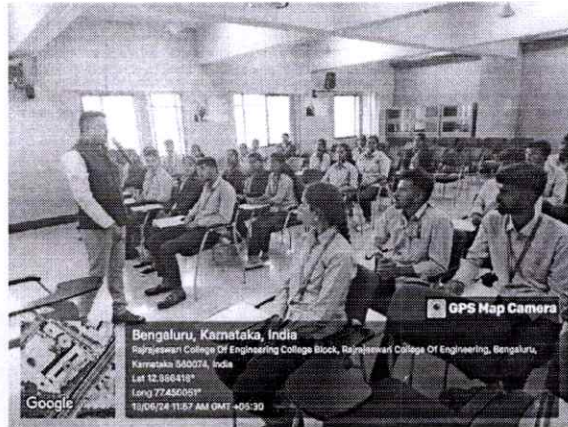

RajaRajeswari College of Engineering

(An Autonomous Institute, Affiliated Visvesvaraya Technological University, Belagav
Approved by AICTE, UGC &GoK, Accredited by ISO 9001-2015 Certified Institution)
Sponsored by: MOOGAMBIGAI CHARITABLE AND EDUCATIONAL TRUST

Department of Management Studies

Photos

HOD

Department of Management Studies
RajaRajeswari College of Engineering
Bangalore - 560 074

Principal
RAJARAJESWARI
COLLEGE OF ENGINEERING
Ramohalli Cross, Bengaluru