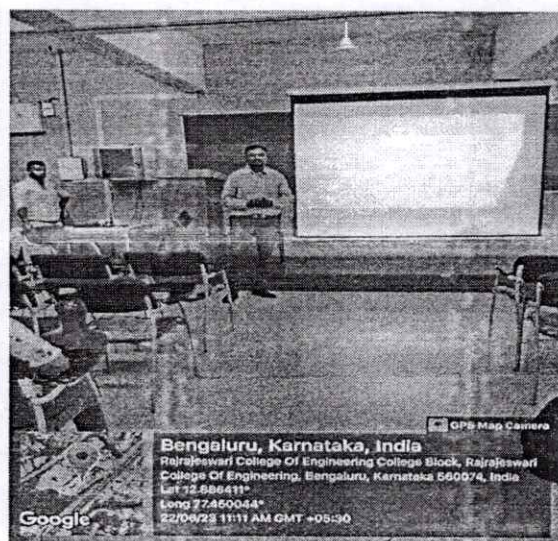

RajaRajeswari College of Engineering

(Approved by AICTE, New Delhi, Govt. of Karnataka, Affiliated to Visvesvaraya Technological University, Belagavi)
#14, Ramohalli Cross, Kumbalagodu, Mysore Road, Bengaluru - 560074

Department of Artificial Intelligence & Machine Learning

Professor & Head
Dept. of Artificial Intelligence & Machine Learning
RAJARAJESWARI COLLEGE OF ENGINEERING
Kumbalagodu, Mysore Road,
Bengaluru-560074