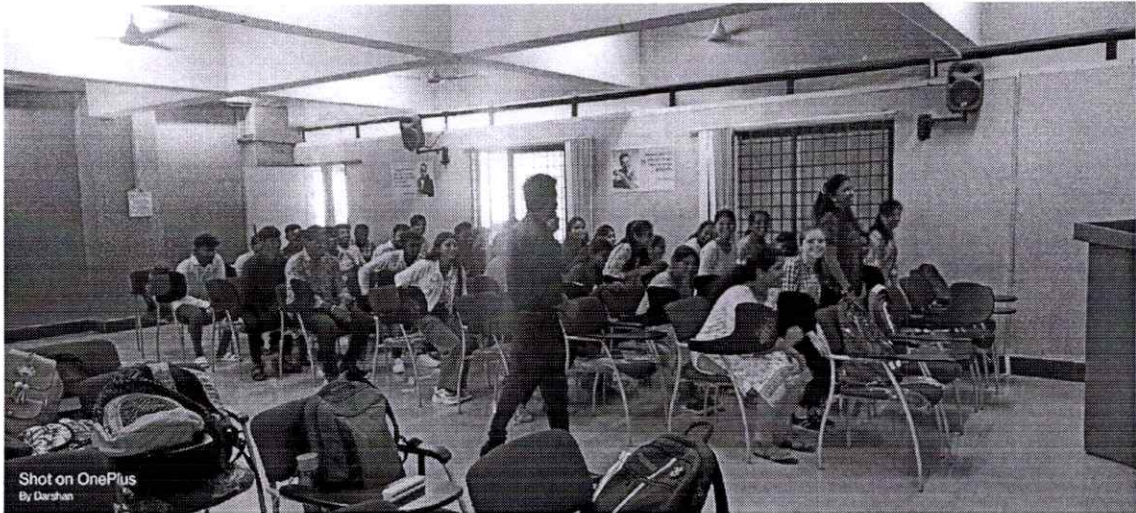

RajaRajeswari College of Engineering

(Approved by AICTE, New Delhi, Govt. of Karnataka, Affiliated to Visvesvaraya Technological University, Belagavi)

Sponsored by: MOOGAMBIGAI CHARITABLE AND EDUCATIONAL TRUST

Department of Management Studies

Photo Gallery

Shot on OnePlus
By Darshan