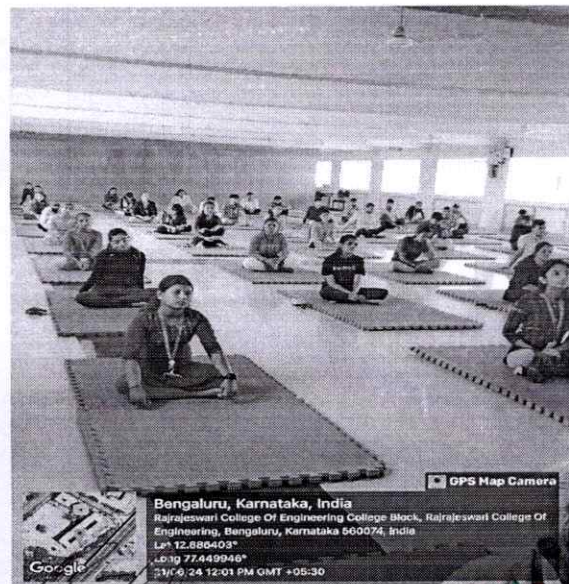

RajaRajeswari College of Engineering

(An Autonomous Institute, Affiliated Visvesvaraya Technological University, Belagav
Approved by AICTE, UGC &GoK, Accredited by ISO 9001-2015 Certified Institution)

Sponsored by: MOOGAMBIGAI CHARITABLE AND EDUCATIONAL TRUST

Department of Management Studies

Photos

HOD
Department of Management Studies
Rajarajeswari College of Engineering
Bangalore - 560 074.

Principal
RAJARAJESWARI
COLLEGE OF ENGINEERING
Amoghahalli-Cross, Bengaluru-74