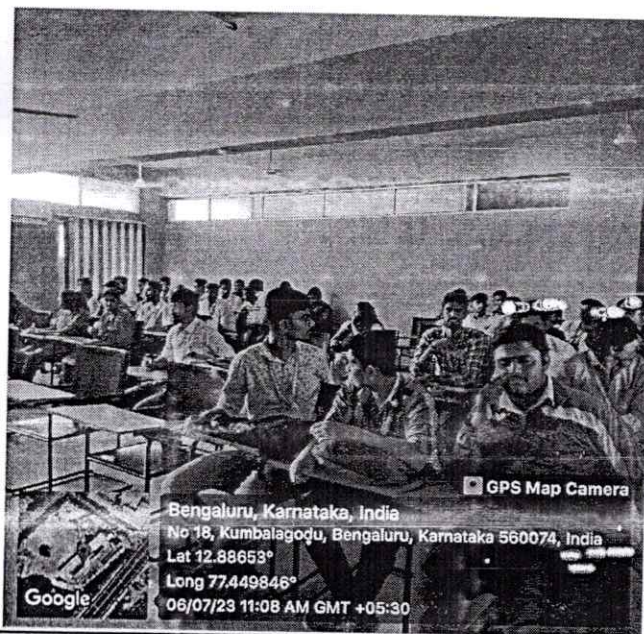

PHOTO GALLERY

Prof. Nandini N

[Handwritten Signature]
HOD

[Handwritten Signature]
Professor & HOD
Dept. of Electrical & Electronics Enge-
Rajarajeswari College Of Engineering
Bengaluru-74

[Handwritten Signature]

RajaRajeswari College of Engineering

(Approved by AICTE, New Delhi, Govt. of Karnataka, Affiliated to Visvesvaraya Technological University, Belagavi)

#14, Ramohalli Cross, Kumbalagodu, Mysore Road, Bengaluru - 560074

Department: Electrical & Electronics Engg.

Semester: III 15/12/2023

Guest lecture on Role of Electrical Engineers in Industrial Automation using PLC

Sl no.	USN	Name	SIGNATURE
1	1RR22EE001	ADARSH RK	<i>Adarsh</i>
2	1RR22EE002	AKASH SHIVAPPA BELAKUD	<i>Akash</i>
3	1RR22EE003	AKSHAY L	<i>Akshay</i>
4	1RR22EE004	ANUSHA M	<i>Anusha</i>
5	1RR22EE005	ARUNKUMAR	<i>Arunkumar</i>
6	1RR22EE006	ASHER SUMITH	<i>Asher</i>
7	1RR22EE007	BASAVARAJ N	<i>Basavaraj</i>
8	1RR22EE008	CHIDANANDA SWAMY	<i>Chidananda</i>
9	1RR22EE009	CHIMAY SWAROOP	<i>Chimay</i>
10	1RR22EE010	DEEKSHITH AREDDY	<i>Deekshith</i>
11	1RR22EE011	DIVYA D	<i>Divya</i>
12	1RR22EE012	G P ABHISHEK	<i>Abhishek</i>
13	1RR22EE013	GANDIKOTA VISHNU DATTA	<i>Vishnu</i>
14	1RR22EE014	JEEVAN P	<i>Jeevan</i>
15	1RR22EE015	KIRAN J	<i>Kiran</i>
16	1RR22EE016	LIKITH A	<i>Likith</i>
17	1RR22EE017	LTHISH M R	<i>Lithish</i>
18	1RR22EE018	MADHUSHUDHAN	<i>Madhusudhan</i>
19	1RR22EE019	NITHIN A	<i>Nithin</i>
20	1RR22EE020	PAVAN KUMAR RL	<i>Pavan</i>
21	1RR22EE021	PRAJWAL	<i>Prajwal</i>
22	1RR22EE022	PRAJWAL L	<i>Prajwal</i>
23	1RR22EE023	RAGINI SHARMA R	<i>Ragini</i>
24	1RR22EE024	RISHITHA H S	<i>Rishitha</i>

Principal
RAJARAJESWARI
COLLEGE OF ENGINEERING
Dept. of Electrical & Electronics Engg.
Rajarajeswari College of Engineering, Bengaluru 74
Bengaluru 74