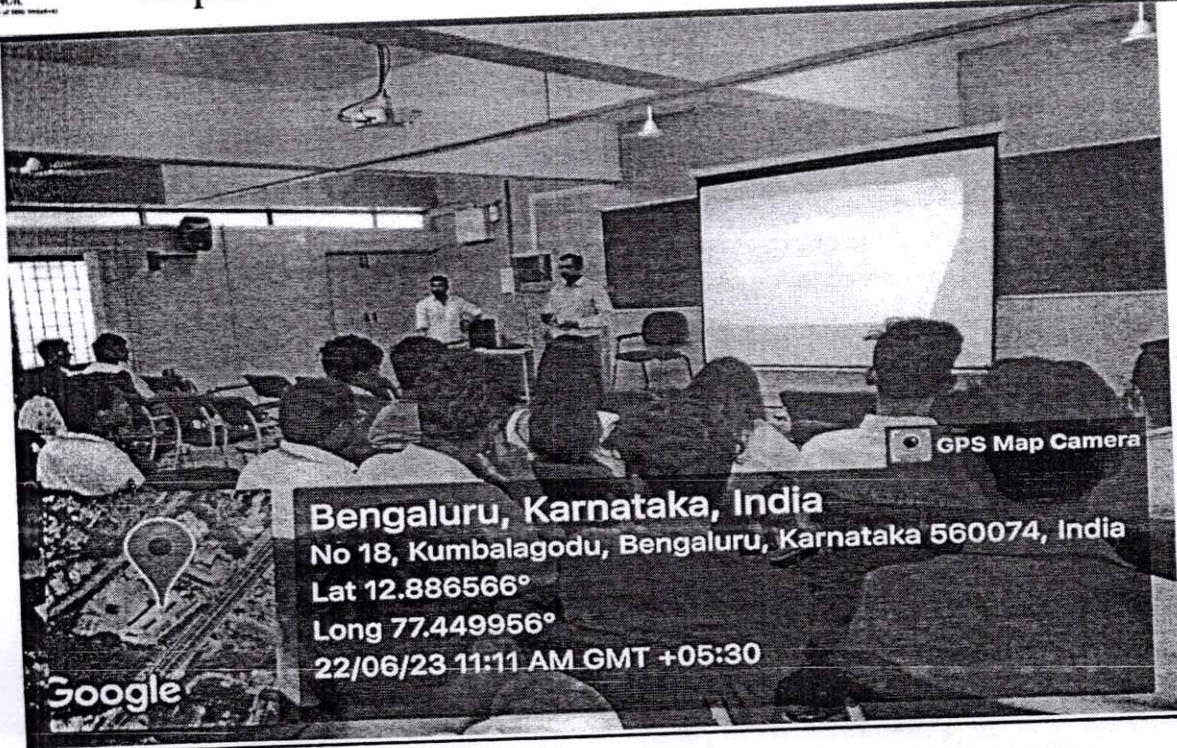

RajaRajeswari College of Engineering

(Approved by AICTE, New Delhi, Govt. of Karnataka, Affiliated to Visvesvaraya Technological University, Belagavi)
#14, Ramohalli Cross, Kumbalagodu, Mysore Road, Bengaluru - 560074

Department of Artificial Intelligence & Machine Learning

Bengaluru, Karnataka, India
No 18, Kumbalagodu, Bengaluru, Karnataka 560074, India
Lat 12.886566°
Long 77.449956°
22/06/23 11:11 AM GMT +05:30

Google