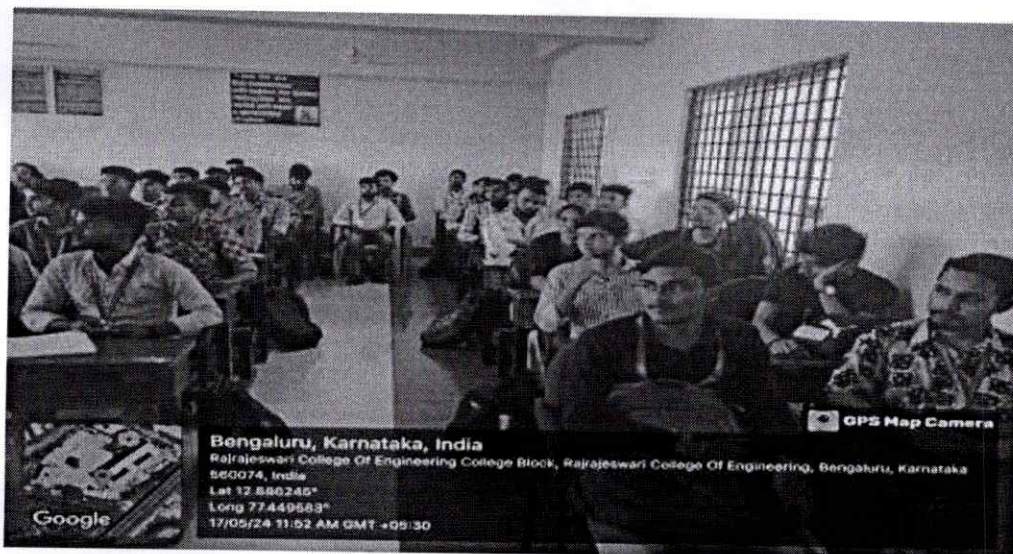

Students sitting in the program.

M. Karthikeyan
Professor & Head

Dept. of Robotics and Automation Engg
RajaRajeswari College of Engineering
Bengaluru-74.

Report prepared by Dr.M.Karthikeyan, HOD-RA
Dr. Radhakrishna R K, Associate Professor

K.R.K.
Principal

RAJARAJESWARI

COLLEGE OF ENGINEERING
Ramohalli Cross, Bengaluru-74
Website: <https://www.rrce.org>

Phone: +91-80-28437124 / 28437375

Email Id: hodra@rrce.org