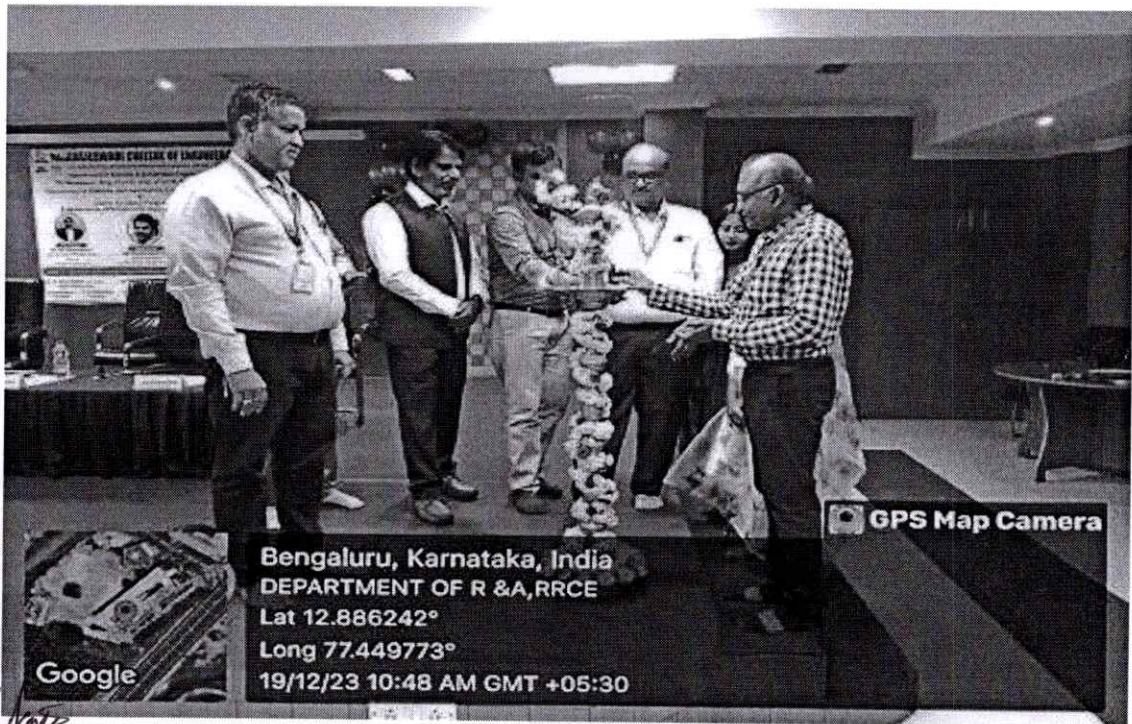

M. hodra
Professor & Head

Chief Guest lighting up the lamp & inaugurated the Association.

Dept. of Robotics and Automation Engg
Rajakajeswari College of Engg
Bengaluru-74

R. K. S.
Principal

Campus: #14, Ramohalli Cross, Kumbalgodu, Mysore Road, Bengaluru - 560074

Phone: +91-80-28437124 / 28437375

Email Id: hodra@rrce.org

RAJARAJESWARI
COLLEGE OF ENGINEERING
Website: <https://www.rrce.org>
Ramohalli Cross, Bengaluru-74