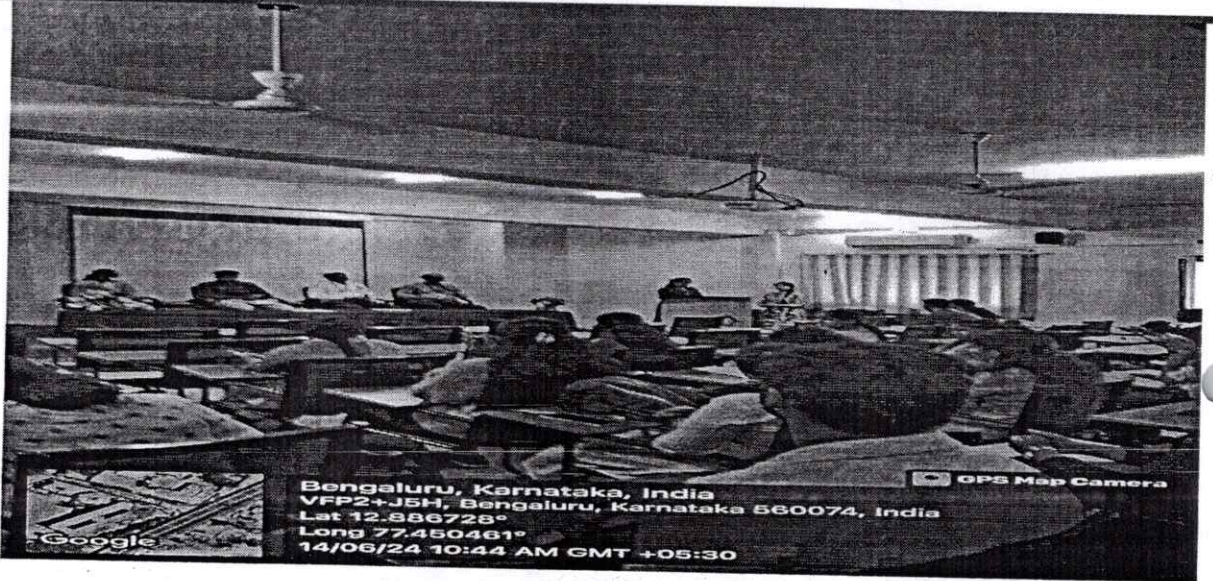

RajaRajeswari College of Engineering

(Approved by AICTE, New Delhi, Govt. of Karnataka, Affiliated to Visvesvaraya Technological University, Belagavi)
#14, Ramohalli Cross, Kumbalgodu, Mysore Road, Bengaluru - 560074

Department of Artificial Intelligence & Machine Learning

Welcome speech by student