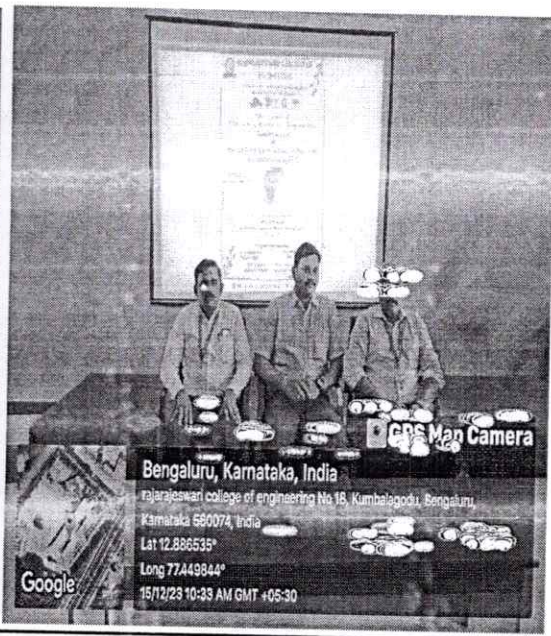

PHOTO GALLERY

Prof. Nandini N

[Handwritten Signature]
HOD

[Handwritten Signature]
Professor & HOD
Dept. of Electrical & Electronics Enge-
Rajarajeswari College Of Engineering
Bengaluru-74

[Handwritten Signature]

RajaRajeswari College of Engineering

(Approved by AICTE, New Delhi, Govt. of Karnataka, Affiliated to Visvesvaraya Technological University, Belagavi)

#14, Ramohalli Cross, Kumbalagodu, Mysore Road, Bengaluru - 560074

Department: Electrical & Electronics Engg.

Semester: III 15/12/2023

Guest lecture on Role of Electrical Engineers in Industrial Automation using PLC

Sl no.	USN	Name	SIGNATURE
1	1RR22EE001	ADARSH RK	<i>Adarsh</i>
2	1RR22EE002	AKASH SHIVAPPA BELAKUD	<i>Akash</i>
3	1RR22EE003	AKSHAY L	<i>Akshay</i>
4	1RR22EE004	ANUSHA M	<i>Anusha</i>
5	1RR22EE005	ARUNKUMAR	<i>Arunkumar</i>
6	1RR22EE006	ASHER SUMITH	<i>Asher</i>
7	1RR22EE007	BASAVARAJ N	<i>Basavaraj</i>
8	1RR22EE008	CHIDANANDA SWAMY	<i>Chidananda</i>
9	1RR22EE009	CHIMAY SWAROOP	<i>Chimay</i>
10	1RR22EE010	DEEKSHITH AREDDY	<i>Deekshith</i>
11	1RR22EE011	DIVYA D	<i>Divya</i>
12	1RR22EE012	G P ABHISHEK	<i>Abhishek</i>
13	1RR22EE013	GANDIKOTA VISHNU DATTA	<i>Vishnu</i>
14	1RR22EE014	JEEVAN P	<i>Jeevan</i>
15	1RR22EE015	KIRAN J	<i>Kiran</i>
16	1RR22EE016	LIKITH A	<i>Likith</i>
17	1RR22EE017	LTHISH M R	<i>Lithish</i>
18	1RR22EE018	MADHUSHUDHAN	<i>Madhusudhan</i>
19	1RR22EE019	NITHIN A	<i>Nithin</i>
20	1RR22EE020	PAVAN KUMAR RL	<i>Pavan</i>
21	1RR22EE021	PRAJWAL	<i>Prajwal</i>
22	1RR22EE022	PRAJWAL L	<i>Prajwal</i>
23	1RR22EE023	RAGINI SHARMA R	<i>Ragini</i>
24	1RR22EE024	RISHITHA H S	<i>Rishitha</i>

Principal
RAJARAJESWARI
COLLEGE OF ENGINEERING
Dept. of Electrical & Electronics Engg.
Rajarajeswari College of Engineering, Bengaluru 74
Bengaluru 74