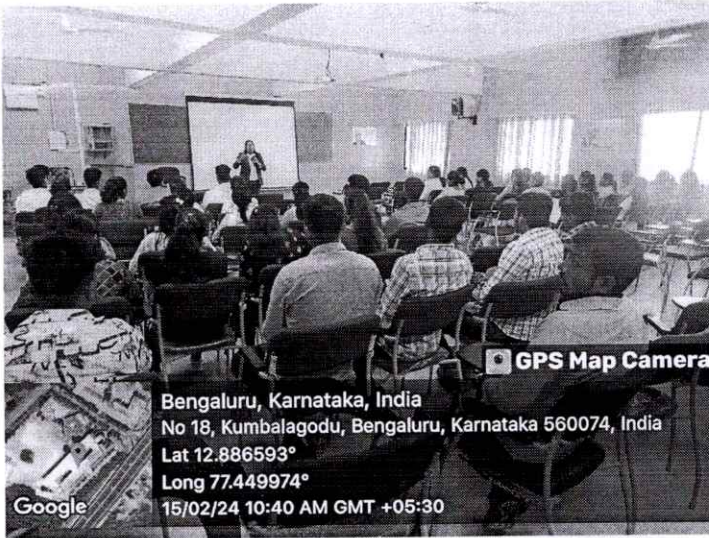

RajaRajeswari College of Engineering

(Approved by AICTE, New Delhi, Govt. of Karnataka, Affiliated to Visvesvaraya Technological University, Belagavi)

Sponsored by: MOOGAMBIGAI CHARITABLE AND EDUCATIONAL TRUST

Department of Management Studies

Photo Gallery

RJA
Principal
RAJARAJESWARI
COLLEGE OF ENGINEERING
Ramohalli Cross, Bengaluru-7

[Signature]
HOD

Department of Management Studies
RajaRajeswari College of Engineering
Bangalore - 560 074.