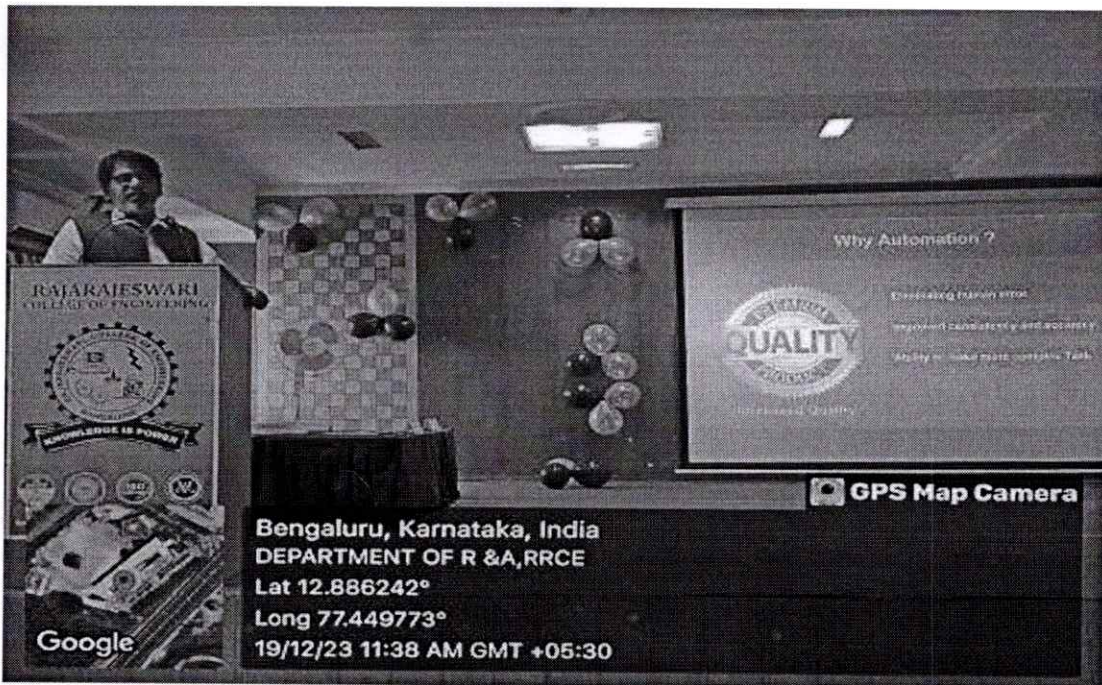

Chief Guest Mr. Rajashekara H V address the Career Guidance program

M. Kalishetty

Professor & Head

Dept. of Robotics and Automation Engg

RajaRajeswari College of Engineering

Bengaluru-74.

R. Balakrishna

Principal

RAJARAJESWARI

Campus: #14, Ramohalli Cross, Kumbalgotu, Mysore Road, Bengaluru - 560074

COLLEGE OF ENGINEERING

Phone: +91-80-28437124 / 28437375

Email Id: hodra@rrce.org

Website: <https://www.rrce.org>