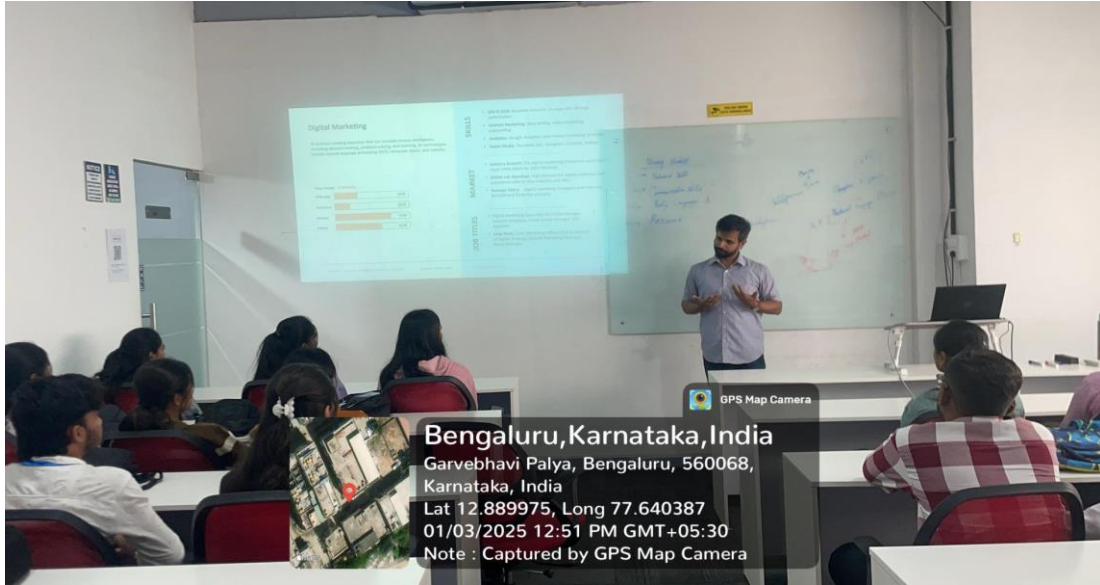

RAJARAJESWARI COLLEGE OF ENGINEERING

An Autonomous Institute under Visvesvaraya Technological University, Belagavi
Approved by AICTE, New Delhi & University Grants Commission(UGC), New Delhi

Campus: #14, Ramohalli Cross, Kumbalgodu, Mysore Road, Bengaluru - 560 074, Karnataka State

Sponsored by: MOOGAMBIGAI CHARITABLE AND EDUCATIONAL TRUST

Bengaluru, Karnataka, India

Garvebhavi Palya, Bengaluru, 560068,
Karnataka, India

Lat 12.889975, Long 77.640387

01/03/2025 12:51 PM GMT+05:30

Note : Captured by GPS Map Camera